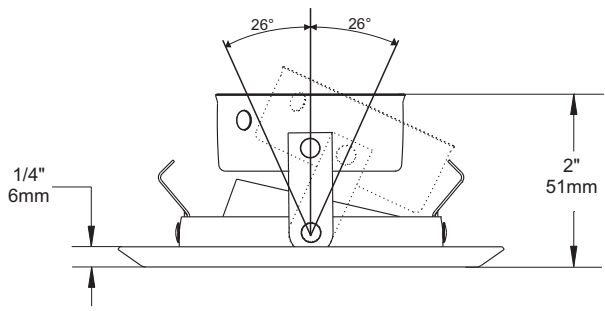

COMPATIBLE HOUSINGS

50W	50W MR16		35W MR16	20W MR16
GU-GZ/10				
IT3000LT*	ISMR3000M	NW3000LM	ISMR3000E35	ISMR3000E20
NW3000LT*	IT3000LE	NW3000CE	ISMR3000M35	ISMR3000M20
	IT3000LM	NW3000CM		
	NW3000LE			

TRIM FINISH

-01 WHITE	-04BR BRUSHED CHROME PLATED	-08 ANTIQUE SILVER PLATED
-02 BLACK	-05 ARCHITECTURAL BRONZE	-11 MATTE WHITE
-03 24K GOLD PLATED	-06 ANTIQUE COPPER	-12BR BRUSHED NICKEL PLATED
-04 CHROME PLATED	-07 ANTIQUE BRASS PLATED	-13 SATIN NICKEL PLATED
		-14 ALMOND

Unless otherwise indicated, trims are for interior use only. For exterior use and up to wet conditions, **MARINE GRADE** treatment is recommended. Available for finishes -01, -02, -05, -06, -11 and -14 only.

Project _____

Representative _____