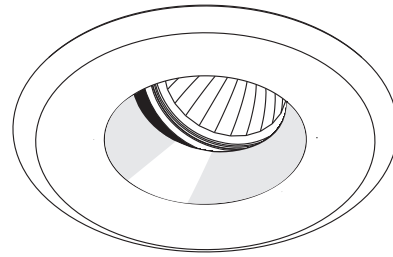

SPECIFICATION SHEET

3 1/2" 3000 SERIES

T3400W

BEVELED ADJUSTABLE WALL WASH TRIM

	YES
Damp Location	
	20-50W
MR16	
	50W*
GU/GZ-10	

	Standard : Anodized aluminum		
	Available :		
Reflector	Anodized	Specular	Painted
	Azur (AZ)	Black (BK)	White (-01)
	Burnt orange (BO)	Champagne (CH)	Black (-02)
	Cobalt blue (CB)	Clear (CL)	Matte White (-11)
	Inca Gold (IG)		
	Ruby (RU)		
To order a white trim with the standard reflector : T3400W-01			
To order a white trim with an Azur smooth reflector : T3400W-01AZ			

	Insulated ceiling housing ISMR3000E20, ISMR3000E35, ISMR3000M, ISMR3000M20, ISMR3000M35
---	--

	New construction housing NW3000CE, NW3000CM, NW3000LE, NW3000LM, NW3000LT*
---	---

	Remodel housing IT3000LE, IT3000LM, IT3000LT*
---	--