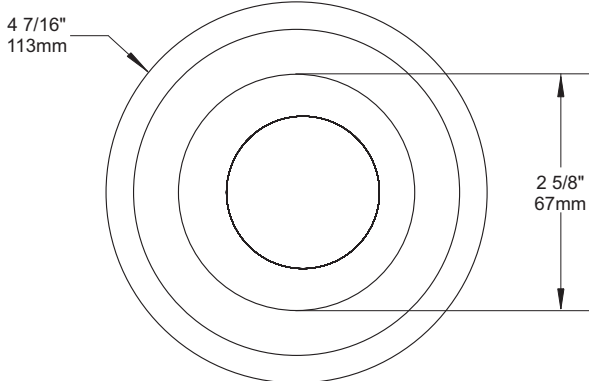

COMPATIBLE HOUSINGS

50W	50W MR16		35W MR16	20W MR16
GU-GZ/10				
IT3000LT*	ISMR3000M	NW3000LM	ISMR3000E35	ISMR3000E20
NW3000LT*	IT3000LE	NW3000CE	ISMR3000M35	ISMR3000M20
	IT3000LM	NW3000CM		
	NW3000LE			

TRIM FINISH

-01 WHITE	-04BR BRUSHED CHROME PLATED	-08 ANTIQUE SILVER PLATED
-02 BLACK	-05 ARCHITECTURAL BRONZE	-11 MATTE WHITE
-03 24K GOLD PLATED	-06 ANTIQUE COPPER	-12BR BRUSHED NICKEL PLATED
-04 CHROME PLATED	-07 ANTIQUE BRASS PLATED	-13 SATIN NICKEL PLATED
		-14 ALMOND

Unless otherwise indicated, trims are for interior use only. For exterior use and up to wet conditions, **MARINE GRADE** treatment is recommended. Available for finishes -01, -02, -05, -06, -11 and -14 only.

Project _____

Representative _____