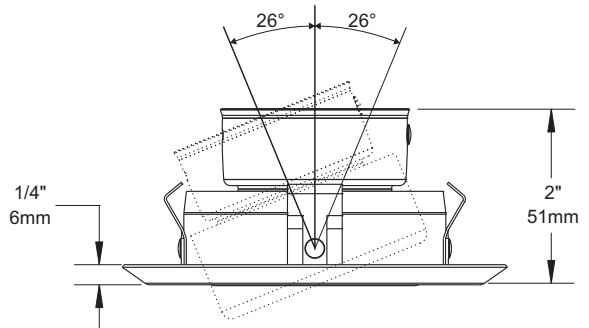

SPECIFICATION SHEET

3 1/2" 3000 SERIES

T3400D

BEVELED ADJUSTABLE REGRESSED TRIM WITH PAINTED STEPPED REFLECTOR (ST)

	YES
Damp Location	
	20-50W
MR16	
	50W*
GU/GZ-10	
	Painted stepped reflector Available colors : White (-01), Black (-02), Matte White (-11). Code examples : To order a white trim with a white reflector : T3400D-01-01ST To order a white trim with a black reflector : T3400D-01-02ST To order a white trim with a matte white reflector : T3400D-01-11ST
Reflector	
	Insulated ceiling housing ISMR3000E20, ISMR3000E35, ISMR3000M, ISMR3000M20, ISMR3000M35, ISMR3000T*
	New construction housing NW3000CE, NW3000CM, NW3000LE, NW3000LM, NW3000LT*
	Remodel housing IT3000CE, IT3000CM, IT3000E, IT3000M, IT3000LE, IT3000LM, IT3000LT*