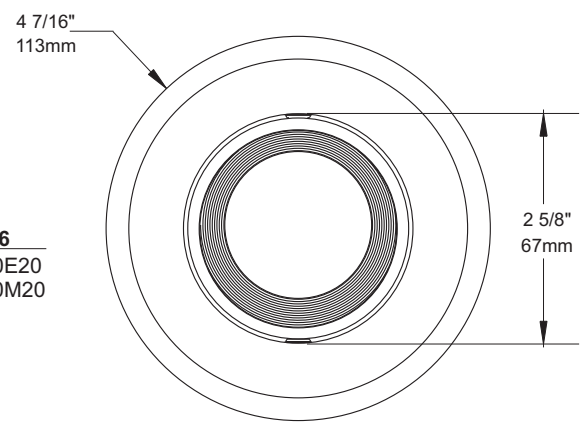

SPECIFICATION SHEET

3 1/2" 3000 SERIES

T3400D

BEVELED ADJUSTABLE REGRESSED TRIM WITH PAINTED STEPPED REFLECTOR (ST)

	YES
Damp Location	
	20-50W
MR16	
	50W*
GU/GZ-10	
	Painted stepped reflector Available colors : White (-01), Black (-02), Matte White (-11). Code examples : To order a white trim with a white reflector : T3400D-01-01ST To order a white trim with a black reflector : T3400D-01-02ST To order a white trim with a matte white reflector : T3400D-01-11ST
Reflector	
	Insulated ceiling housing ISMR3000E20, ISMR3000E35, ISMR3000M, ISMR3000M20, ISMR3000M35, ISMR3000T*
	New construction housing NW3000CE, NW3000CM, NW3000LE, NW3000LM, NW3000LT*
	Remodel housing IT3000CE, IT3000CM, IT3000E, IT3000M, IT3000LE, IT3000LM, IT3000LT*