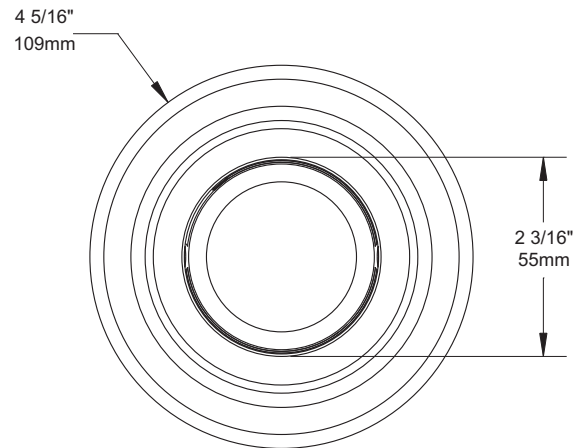

COMPATIBLE HOUSINGS

50W GU-GZ/10	50W MR16	42W MR16	35W MR16	20W MR16
ISMR3000T NW3000LT IT3000LT	ISMR3000M IT3000LE IT3000LM NW3000CE NW3000CM NW3000LE NW3000LM	IT3000E IT3000M	ISMR3000E35 ISMR3000M35 IT3000CE IT3000CM	ISMR3000E20 ISMR3000M20