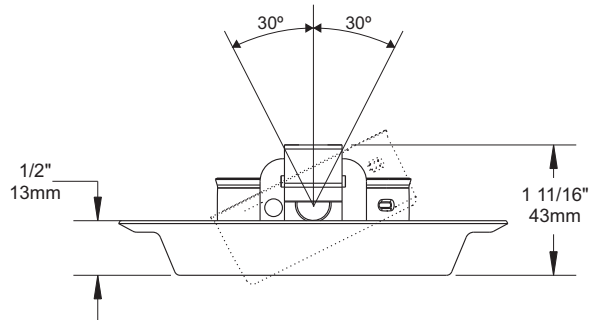

SPECIFICATION SHEET

3 1/2" 3000 SERIES

T3300

DECOR ADJUSTABLE TRIM

	YES
Damp Location	
	20-50W
MR16	
	50W*
GU/GZ-10	
	DOES NOT APPLY
Reflector	
	Insulated ceiling housing ISMR3000E20, ISMR3000E35, ISMR3000M, ISMR3000M20, ISMR3000M35, ISMR3000T*
	New construction housing NW3000CE, NW3000CM, NW3000LE, NW3000LM, NW3000LT*
	Remodel housing IT3000CE, IT3000CM, IT3000E, IT3000M, IT3000LE, IT3000LM, IT3000LT*