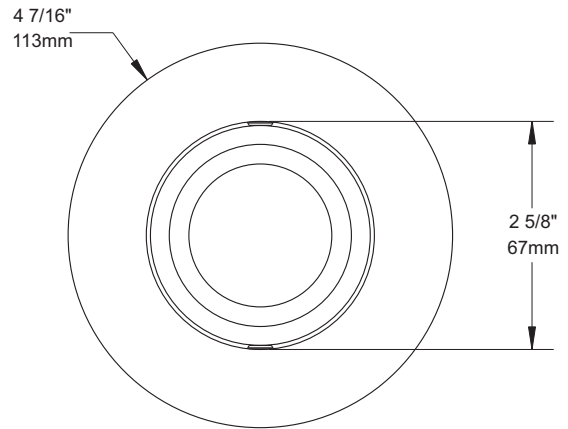

COMPATIBLE HOUSINGS

50W GU-GZ/10	50W MR16	42W MR16	35W MR16	20W MR16
ISMR3000T NW3000LT IT3000LT	ISMR3000M IT3000LE IT3000LM NW3000CE NW3000CM NW3000LE NW3000LM	IT3000E IT3000M	ISMR3000E35 ISMR3000M35 IT3000CE IT3000CM	ISMR3000E20 ISMR3000M20