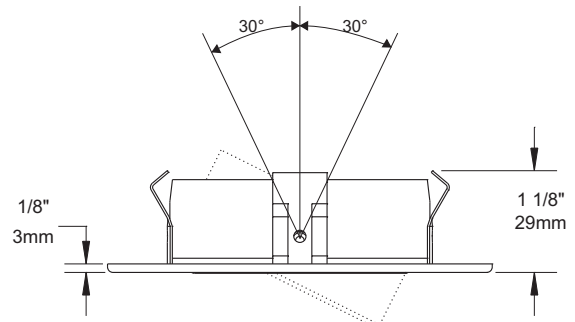

SPECIFICATION SHEET

3 1/2" 3000 SERIES

T3250

LOW PROFILE ADJUSTABLE TRIM

	YES
Damp Location	
	20-50W
MR16	
	50W*
GU/GZ-10	
	DOES NOT APPLY
Reflector	
	Insulated ceiling housing ISMR3000E20, ISMR3000E35, ISMR3000M, ISMR3000M20, ISMR3000M35, ISMR3000T*
	New construction housing NW3000CE, NW3000CM, NW3000LE, NW3000LM, NW3000LT*
	Remodel housing IT3000CE, IT3000CM, IT3000E, IT3000M, IT3000LE, IT3000LM, IT3000LT*