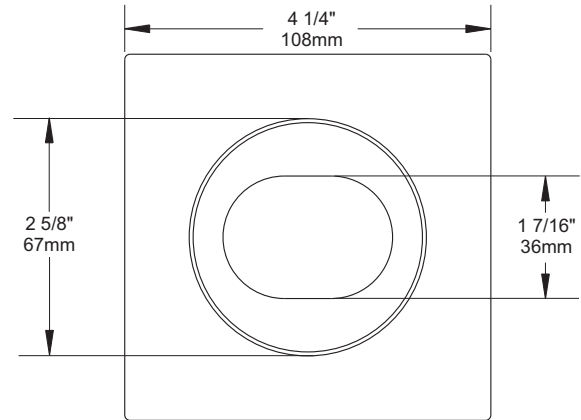

COMPATIBLE HOUSINGS

50W GU-GZ/10	50W MR16	20W MR16
IT3000LT*	IT3000LE	ISMR3000E20
NW3000LT*	IT3000LM	ISMR3000M
	NW3000CE	ISMR3000M20
	NW3000CM	
	NW3000LE	
	NW3000LM