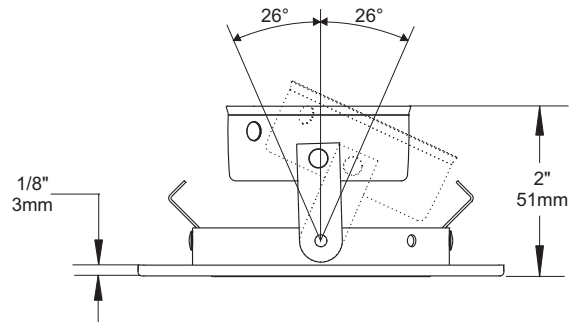

SPECIFICATION SHEET

3 1/2" 3000 SERIES

T3185

SQUARE ADJUSTABLE REGRESSED TRIM WITH SLOT APERTURE

	YES
Damp Location	
	20-50W
MR16	
	50W*
GU/GZ-10	
	DOES NOT APPLY
Reflector	
	Insulated ceiling housing ISMR3000E20, ISMR3000M, ISMR3000M20
	New construction housing NW3000CE, NW3000CM, NW3000LE, NW3000LM, NW3000LT*
	Remodel housing IT3000LE, IT3000LM, IT3000LT*

To reduce glare, it is recommended to use the housings bearing black pots. (NW3000LM, IT3000LM).