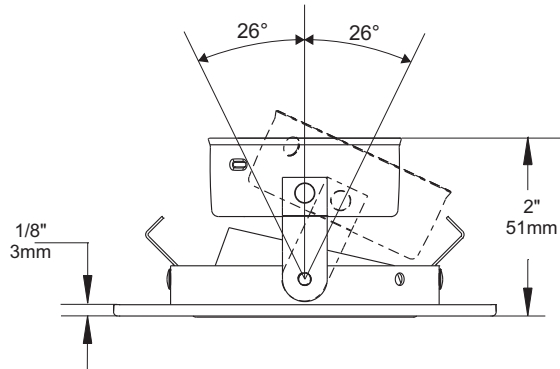

COMPATIBLE HOUSINGS

50W GU-GZ/10	50W MR16	35W MR16	20W MR16
NW3000LT*	ISMR3000M	NW3000LE	ISMR3000E20
IT3000LT*	IT3000LE	NW3000LM	ISMR3000E35
	IT3000LM	NW3000CM	ISMR3000M35
		NW3000CE	ISMR3000M20

TRIM FINISHES

-01 WHITE	-04BR BRUSHED CHROME	-08 ANTIQUE SILVER
-02 BLACK	-05 ARCHITECTURAL BRONZE	-11 MATTE WHITE
-03 24K GOLD	-06 ANTIQUE COPPER	-12BR BRUSHED NICKEL
-04 CHROME	-07 ANTIQUE BRASS	-13 SATIN NICKEL
		-14 ALMOND

Unless otherwise indicated, trims are for **interior use only**. For exterior use and up to wet conditions, **MARINE GRADE** treatment is **recommended**. Available for finishes -01, -02, -05, -06, -11 and -14 only.

Certified UL Standards

Project _____

Representative _____

CONTRAST
LIGHTING

1009, rue du Parc Industriel, Saint-Jean-Chrysostome, Qc, CAN G6Z 1C5 Tel.: 1-888-839-4624 Fax : 1-877-839-7057
info@contrastlighting.com
www.contrastlighting.com

APRIL 2010