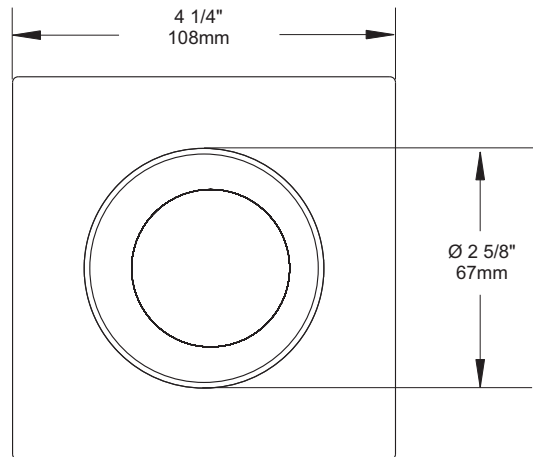

COMPATIBLE HOUSINGS

50W GU-GZ/10	50W MR16	35W MR16	20W MR16
NW3000LT*	ISMR3000M	NW3000LE	ISMR3000E20
IT3000LT*	IT3000LE	NW3000LM	ISMR3000E35
	IT3000LM	NW3000CM	ISMR3000M35
		NW3000CE	ISMR3000M20

TRIM FINISHES

-01 WHITE	-04BR BRUSHED CHROME	-08 ANTIQUE SILVER
-02 BLACK	-05 ARCHITECTURAL BRONZE	-11 MATTE WHITE
-03 24K GOLD	-06 ANTIQUE COPPER	-12BR BRUSHED NICKEL
-04 CHROME	-07 ANTIQUE BRASS	-13 SATIN NICKEL
		-14 ALMOND

Unless otherwise indicated, trims are for **interior use only**. For exterior use and up to wet conditions, **MARINE GRADE** treatment is **recommended**. Available for finishes -01, -02, -05, -06, -11 and -14 only.

Certified UL Standards

Project _____

Representative _____

CONTRAST
LIGHTING

1009, rue du Parc Industriel, Saint-Jean-Chrysostome, Qc, CAN G6Z 1C5 Tel.: 1-888-839-4624 Fax : 1-877-839-7057
info@contrastlighting.com
www.contrastlighting.com

APRIL 2010