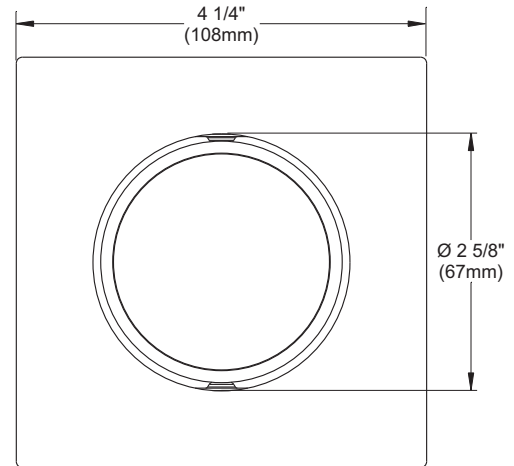

Project _____

Representative _____