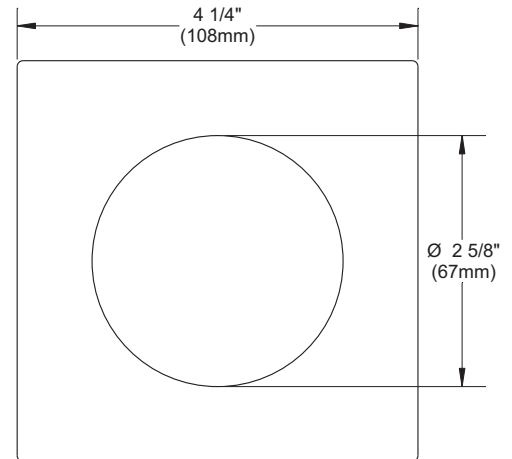

Project _____

Representative _____