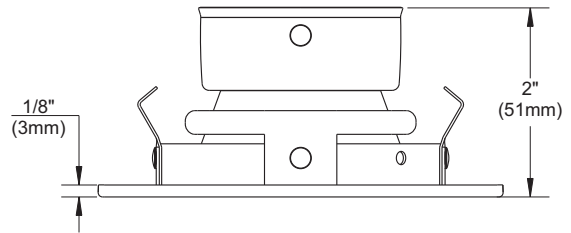

Project _____

Representative _____