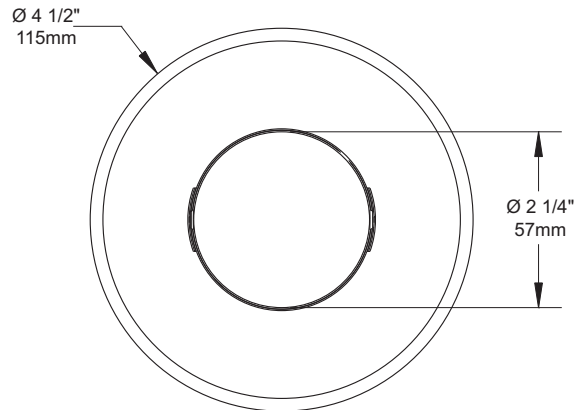

COMPATIBLE HOUSINGS

50W GU-GZ/10	50W MR16	42W MR16	35W MR16	20W MR16
ISMR3000T IT3000LT NW3000LT	ISMR3000M IT3000LE IT3000LM NW3000CE NW3000CM NW3000LE NW3000LM	IT3000E IT3000M	ISMR3000E35 ISMR3000M35 IT3000CE IT3000CM	ISMR3000E20 ISMR3000M20