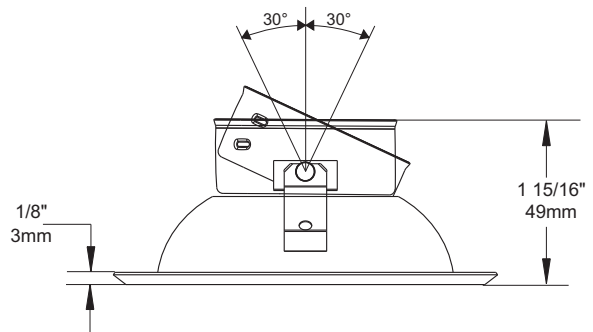

SPECIFICATION SHEET

3 1/2" 3000 SERIES

T3000

DEEP REGRESSED ADJUSTABLE TRIM

	YES
Damp Location	
	20-50W
MR16	
	50W*
GU/GZ-10	
	DOES NOT APPLY
Reflector	
	Insulated ceiling housing ISMR3000E20, ISMR3000E35, ISMR3000M, ISMR3000M20, ISMR3000M35, ISMR3000T*
	New construction housing NW3000CE, NW3000CM, NW3000LE, NW3000LM, NW3000LT*
	Remodel housing IT3000CE, IT3000CM, IT3000E, IT3000M, IT3000LE, IT3000LM, IT3000LT*