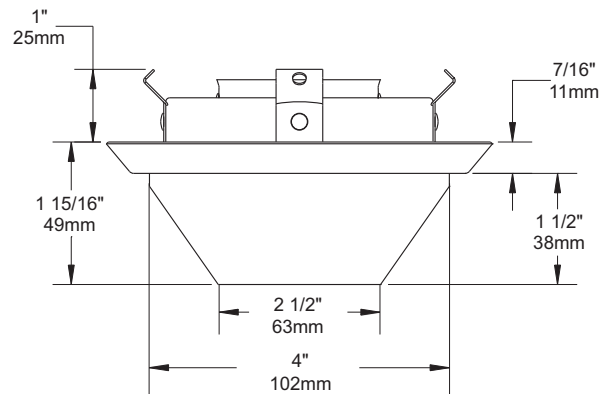

COMPATIBLE HOUSINGS

50W MR16

ISMR2000M
IT2000E
IT2000M
NW2000CM
NW2000E
NW2000LM