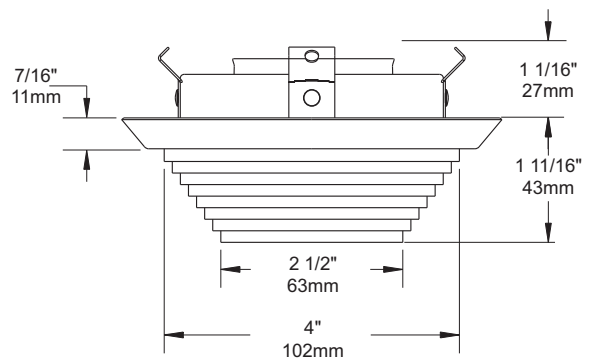

SPECIFICATION SHEET

4" 2000 SERIES

T2000VS

STEPPED FROSTED GLASS SHOWER TRIM

	YES
Wet Location	
	42-50W
MR16	
	2 available colors : natural and blue. White trim with natural glass : T2000VS-01 White trim with blue glass : T2010VS-01
Glass	
	ISMR2000M
	NW2000E, NW2000CE, NW2000CM, NW2000LM
	IT2000M, IT2000CM, IT2000E, IT2000CE