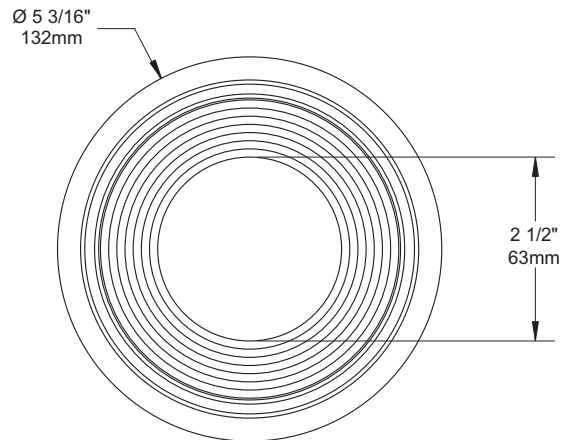

42W MR16

IT2000CE
IT2000CM
NW2000CE

TRIM FINISHES

-01 WHITE	-04BR BRUSHED CHROME	-08 ANTIQUE SILVER
-02 BLACK	-05 ARCHITECTURAL BRONZE	-11 MATTE WHITE
-03 24K GOLD	-06 ANTIQUE COPPER	-12BR BRUSHED NICKEL
-04 CHROME	-07 ANTIQUE BRASS	-13 SATIN NICKEL
		-14 ALMOND

Unless otherwise indicated, trims are for **interior use only**. For exterior use and up to wet conditions, **MARINE GRADE** treatment is **recommended**. Available for finishes -01, -02, -05, -06, -11 and -14 only.

Project _____

Representative _____

CONTRAST
LIGHTING

1009, rue du Parc Industriel, Saint-Jean-Christophe, Qc, CAN G6Z 1C5 Tel.: 1-888-839-4624 Fax : 1-877-839-7057
info@contrastlighting.com
www.contrastlighting.com

JULY 2010