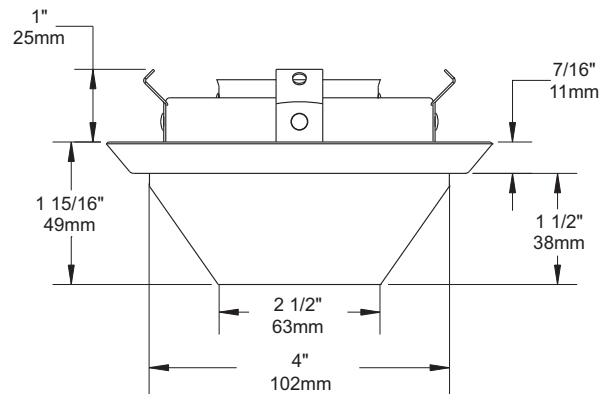

SPECIFICATION SHEET

4" 2000 SERIES

T2000VLS

FROSTED SMOOTH GLASS SHOWER TRIM

	Wet Location	YES
	MR16	42-50W
	Glass	2 available colors : natural and blue. White trim with natural glass : T2000VLS-01 White trim with blue glass : T2010VLS-01
	Insulated ceiling housing	ISMR2000M
	New construction housing	NW2000E, NW2000CE, NW2000CM, NW2000LM
	Remodel housing	IT2000M, IT2000CM, IT2000E, IT2000CE