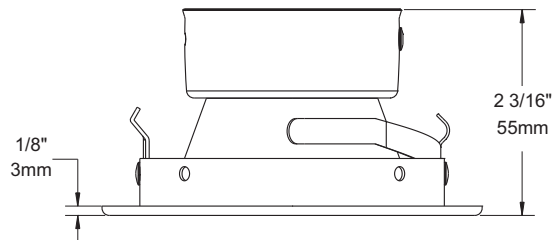

SPECIFICATION SHEET

3" 4000 SERIES

S4450

LOW PROFILE SHOWER TRIM

Wet Location

YES

MR16

20W MAX

Reflector

Standard : Anodized aluminum

Available :

Anodized	Specular	Painted
Azur (AZ)	Black (BK)	White (-01)
Burnt orange (BO)	Champagne (CH)	Black (-02)
Cobalt blue (CB)	Clear (CL)	Matte White (-11)
Inca Gold (IG)		
Ruby (RU)		

To order a white trim with the standard reflector :

S4450-01

To order a white trim with an Azur smooth reflector :

S4450-01AZ

Order your trim with a clear lens to see the reflector's color.

Lenses

Standard : Frosted lens

Available : Clear lens (C), Frosted with clear center lens (FC).

To order, place the lens code after the trim code.

Ex. : S4450FC-01

Insulated ceiling housing

ISMR4000M

New construction housing

NW4000E, NW4000M

Remodel housing

IT4000E, IT4000M

COMPATIBLE HOUSINGS

MR16 20W MAX

ISMR4000M
IT4000E
IT4000M
NW4000E
NW4000M

TRIM FINISHES

-01 WHITE	-04BR BRUSHED CHROME	-08 ANTIQUE SILVER
-02 BLACK	-05 ARCHITECTURAL BRONZE	-11 MATTE WHITE
-03 24K GOLD	-06 ANTIQUE COPPER	-12BR BRUSHED NICKEL
-04 CHROME	-07 ANTIQUE BRASS	-13 SATIN NICKEL
		-14 ALMOND

Unless otherwise indicated, trims are for interior use only. For exterior use and up to wet conditions, **MARINE GRADE** treatment is recommended. Available for finishes -01, -02, -05, -06, -11 and -14 only.

Project _____

Representative _____

CONTRAST
L I G H T I N G

1009, rue du Parc Industriel, Saint-Jean-Chrysostome, Qc, CAN G6Z 1C5 Tel.: 1-888-839-4624 Fax : 1-877-839-7057
info@contrastlighting.com
www.contrastlighting.com

MARCH 2010