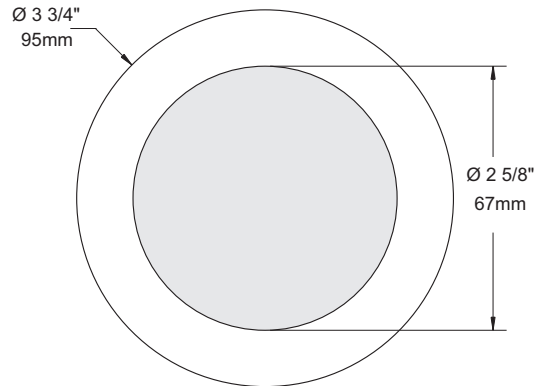

SPECIFICATION SHEET

3" 4000 SERIES

S4450

LOW PROFILE SHOWER TRIM

Wet Location

YES

MR16

20W MAX

Reflector

Standard : Anodized aluminum

Available :

Anodized	Specular	Painted
Azur (AZ)	Black (BK)	White (-01)
Burnt orange (BO)	Champagne (CH)	Black (-02)
Cobalt blue (CB)	Clear (CL)	Matte White (-11)
Inca Gold (IG)		
Ruby (RU)		

To order a white trim with the standard reflector :

S4450-01

To order a white trim with an Azur smooth reflector :

S4450-01AZ

Order your trim with a clear lens to see the reflector's color.

Lenses

Standard : Frosted lens

Available : Clear lens (C), Frosted with clear center lens (FC).

To order, place the lens code after the trim code.

Ex. : S4450FC-01

Insulated ceiling housing

ISMR4000M

New construction housing

NW4000E, NW4000M

Remodel housing

IT4000E, IT4000M

COMPATIBLE HOUSINGS

MR16 20W MAX

ISMR4000M
IT4000E
IT4000M
NW4000E
NW4000M

TRIM FINISHES

-01 WHITE	-04BR BRUSHED CHROME	-08 ANTIQUE SILVER
-02 BLACK	-05 ARCHITECTURAL BRONZE	-11 MATTE WHITE
-03 24K GOLD	-06 ANTIQUE COPPER	-12BR BRUSHED NICKEL
-04 CHROME	-07 ANTIQUE BRASS	-13 SATIN NICKEL
		-14 ALMOND

Unless otherwise indicated, trims are for interior use only. For exterior use and up to wet conditions, **MARINE GRADE** treatment is recommended. Available for finishes -01, -02, -05, -06, -11 and -14 only.

Project _____

Representative _____

CONTRAST
L I G H T I N G

1009, rue du Parc Industriel, Saint-Jean-Chrysostome, Qc, CAN G6Z 1C5 Tel.: 1-888-839-4624 Fax : 1-877-839-7057
info@contrastlighting.com
www.contrastlighting.com

MARCH 2010