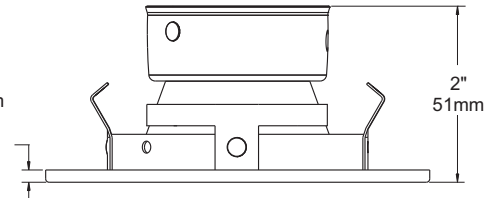

ISMR3000E20, ISMR3000E35, ISMR3000M, ISMR3000M20, ISMR3000M35

New construction housing

NW3000CE, NW3000CM, NW3000LE, NW3000LM, NW3000LT*

Remodel housing

IT3000LE, IT3000LM

1/8"
3mm

COMPATIBLE HOUSINGS

50W GU-GZ/10	50W MR16	37W MR16	35W MR16	20W MR16
NW3000LT*	IT3000LE IT3000LM NW3000LE NW3000LM	NW3000CE NW3000CM	ISMR3000E35 ISMR3000M ISMR3000M35	ISMR3000E20 ISMR3000M20