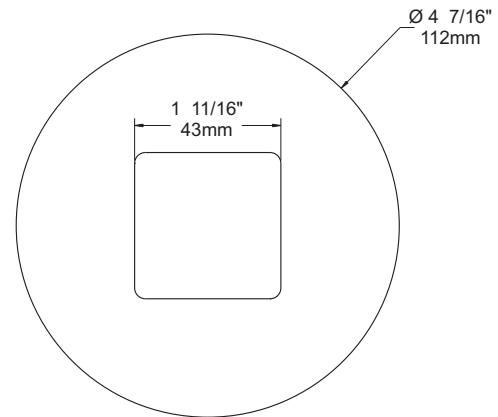

SPECIFICATION SHEET

3 1/2" 3000 SERIES

R3651W

LOW PROFILE ADJUSTABLE WALL WASH TRIM WITH SQUARE PINHOLE OPENING

YES

Damp Location

MR16

20-50W

GU/GZ-10

50W*

Reflector

Standard : Anodized aluminum

Available :

Anodized

Azur (AZ)

Burnt orange (BO)

Cobalt blue (CB)

Inca Gold (IG)

Ruby (RU)

Specular

Black (BK)

Champagne (CH)

Clear (CL)

Painted

White (-01)

Black (-02)

Matte White (-11)

To order a white trim with the standard reflector :

R3651W-01

To order a white trim with an Azur smooth reflector :

R3651W-01AZ

Insulated ceiling housing

ISMR3000E20, ISMR3000E35, ISMR3000M, ISMR3000M20, ISMR3000M35

New construction housing

NW3000CE, NW3000CM, NW3000LE, NW3000LM, NW3000LT*

Remodel housing

IT3000LE, IT3000LM

COMPATIBLE HOUSINGS

50W GU-GZ/10	50W MR16	35W MR16	20W MR16
NW3000LT	IT3000LE IT3000LM NW3000CE NW3000CM NW3000LE NW3000LM	ISMR3000E35 ISMR3000M35	ISMR3000M ISMR3000E20 ISMR3000M20

TRIM FINISHES

-01 WHITE	-04BR BRUSHED CHROME	-08 ANTIQUE SILVER
-02 BLACK	-05 ARCHITECTURAL BRONZE	-11 MATTE WHITE
-03 24K GOLD	-06 ANTIQUE COPPER	-12BR BRUSHED NICKEL
-04 CHROME	-07 ANTIQUE BRASS	-13 SATIN NICKEL
		-14 ALMOND

Unless otherwise indicated, trims are for **interior use only**. For exterior use and up to wet conditions, **MARINE GRADE** treatment is **recommended**. Available for finishes -01, -02, -05, -06, -11 and -14 only.

Project _____

Representative _____

Certified UL Standards

CONTRAST
LIGHTING

1009, rue du Parc Industriel, Saint-Jean-Chrysostome, Qc, CAN G6Z 1C5 Tel.: 1-888-839-4624 Fax : 1-877-839-7057
info@contrastlighting.com
www.contrastlighting.com

APRIL 2010