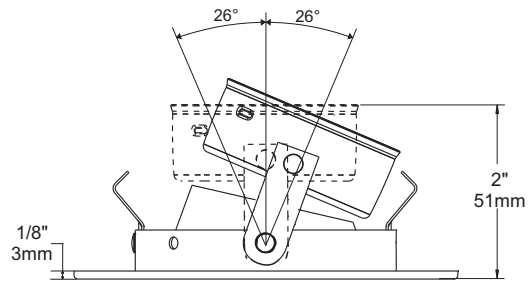

SPECIFICATION SHEET

3 1/2" 3000 SERIES

R3651W

LOW PROFILE ADJUSTABLE WALL WASH TRIM WITH SQUARE PINHOLE OPENING

YES

Damp Location

MR16

20-50W

GU/GZ-10

50W*

Reflector

Standard : Anodized aluminum

Available :

Anodized

Azur (AZ)

Burnt orange (BO)

Cobalt blue (CB)

Inca Gold (IG)

Ruby (RU)

Specular

Black (BK)

Champagne (CH)

Clear (CL)

Painted

White (-01)

Black (-02)

Matte White (-11)

To order a white trim with the standard reflector :

R3651W-01

To order a white trim with an Azur smooth reflector :

R3651W-01AZ

Insulated ceiling housing

ISMR3000E20, ISMR3000E35, ISMR3000M, ISMR3000M20, ISMR3000M35

New construction housing

NW3000CE, NW3000CM, NW3000LE, NW3000LM, NW3000LT*

Remodel housing

IT3000LE, IT3000LM

COMPATIBLE HOUSINGS

50W GU-GZ/10	50W MR16	35W MR16	20W MR16
NW3000LT	IT3000LE IT3000LM NW3000CE NW3000CM NW3000LE NW3000LM	ISMR3000E35 ISMR3000M35	ISMR3000M ISMR3000E20 ISMR3000M20

TRIM FINISHES

-01 WHITE	-04BR BRUSHED CHROME	-08 ANTIQUE SILVER
-02 BLACK	-05 ARCHITECTURAL BRONZE	-11 MATTE WHITE
-03 24K GOLD	-06 ANTIQUE COPPER	-12BR BRUSHED NICKEL
-04 CHROME	-07 ANTIQUE BRASS	-13 SATIN NICKEL
		-14 ALMOND

Unless otherwise indicated, trims are for **interior use only**. For exterior use and up to wet conditions, **MARINE GRADE** treatment is **recommended**. Available for finishes -01, -02, -05, -06, -11 and -14 only.

Project _____

Representative _____

Certified UL Standards

CONTRAST
LIGHTING

1009, rue du Parc Industriel, Saint-Jean-Chrysostome, Qc, CAN G6Z 1C5 Tel.: 1-888-839-4624 Fax : 1-877-839-7057
info@contrastlighting.com
www.contrastlighting.com

APRIL 2010