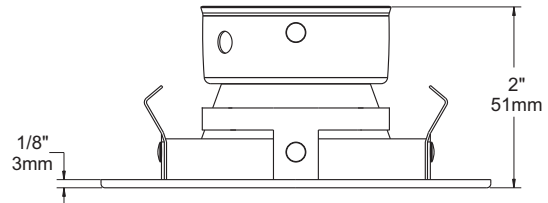

YES

Damp Location

MR16

20-50W

GU/GZ-10

50W*

Reflector

Standard : Anodized aluminum

Available :

Anodized	Specular	Painted
Azur (AZ)	Black (BK)	White (-01)
Burnt orange (BO)	Champagne (CH)	Black (-02)
Cobalt blue (CB)	Clear (CL)	Matte White (-11)
Inca Gold (IG)		
Ruby (RU)		

To order a white trim with the standard reflector :

R3651-01

To order a white trim with an Azur smooth reflector :

R3651-01AZ

Insulated ceiling housing

ISMR3000E20, ISMR3000E35, ISMR3000M, ISMR3000M20, ISMR3000M35

New construction housing

NW3000CE, NW3000CM, NW3000LE, NW3000LM, NW3000LT*

Remodel housing

IT3000LE, IT3000LM