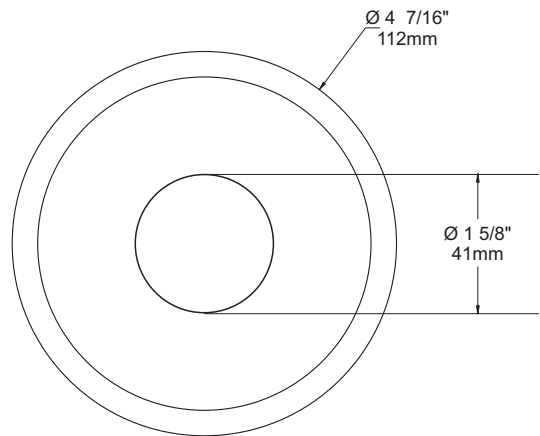

COMPATIBLE HOUSINGS

50W GU-GZ/10	50W MR16	37W MR16	35W MR16	20W MR16
NW3000LT	IT3000LE IT3000LM NW3000LE NW3000LM	NW3000CE NW3000CM	ISMR3000E35 ISMR3000M ISMR3000M35	ISMR3000E20 ISMR3000M20

TRIM FINISHES

-01 WHITE	-04BR BRUSHED CHROME	-08 ANTIQUE SILVER
-02 BLACK	-05 ARCHITECTURAL BRONZE	-11 MATTE WHITE
-03 24K GOLD	-06 ANTIQUE COPPER	-12BR BRUSHED NICKEL
-04 CHROME	-07 ANTIQUE BRASS	-13 SATIN NICKEL
		-14 ALMOND

Unless otherwise indicated, trims are for interior use only. For exterior use and up to wet conditions, MARINE GRADE treatment is recommended. Available for finishes -01, -02, -05, -06, -11 and -14 only.

Certified UL Standards

Project _____

Representative _____

CONTRAST
LIGHTING

1009, rue du Parc Industriel, Saint-Jean-Christophe, Qc, CAN G6Z 1C5 Tel.: 1-888-839-4624 Fax : 1-877-839-7057
info@contrastlighting.com
www.contrastlighting.com

APRIL 2010