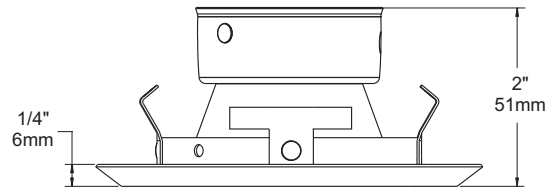

ISMR3000E20, ISMR3000E35, ISMR3000M, ISMR3000M20, ISMR3000M35

New construction housing

NW3000CE, NW3000CM, NW3000LE, NW3000LM, NW3000LT*

Remodel housing

IT3000LE, IT3000LM

COMPATIBLE HOUSINGS

50W GU-GZ/10	50W MR16	37W MR16	35W MR16	20W MR16
NW3000LT	IT3000LE IT3000LM NW3000LE NW3000LM	NW3000CE NW3000CM	ISMR3000E35 ISMR3000M ISMR3000M35	ISMR3000E20 ISMR3000M20