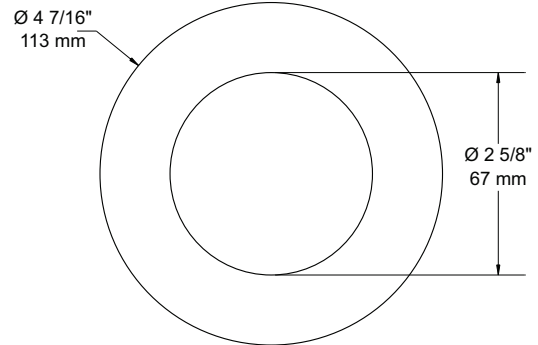

Compatible housings

50W MR16		37W MR16	
Insulated ceiling	Renovator	New construction	Renovator
ISMR3000M	IT3000LE	NW3000CE	IT3000CE
New construction	IT3000LM	NW3000CM	IT3000CM
NW3000LE			IT3000E
NW3000LM			IT3000M