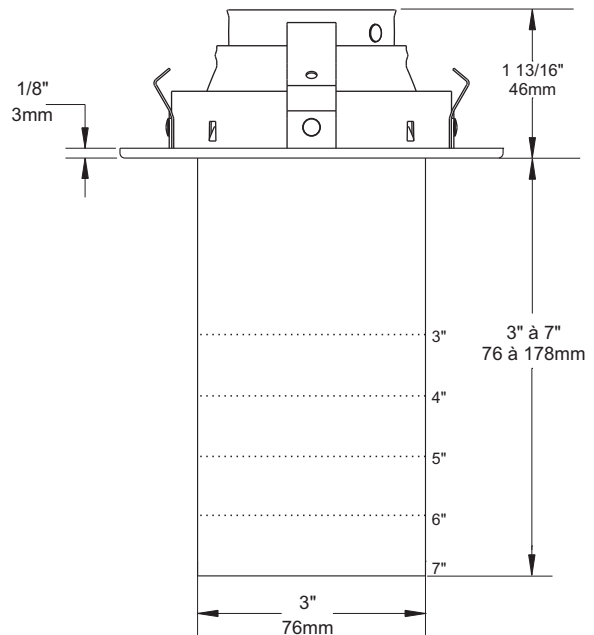

SPECIFICATION SHEET

4" 2000 SERIES

R2450VT

LOW PROFILE TRIM WITH GLASS TUBE

YES
Damp Location

35-75W
MR16

Glass
Available lengths : 3,4,5,6 and 7" (76,102,122,152 and 178mm).
Add tube length at the end of the code.
Examples : R2450VT-01-NFF03
R2450VT-01-NFF04
R2450VT-01-NFF05
R2450VT-01-NFF06
R2450VT-01-NFF07
Standard glass color : Natural Frosted interior / exterior
For other glass colors, contact Customer Service.

Insulated ceiling housing
ISMR2000E35, ISMR2000M35, ISMR2000M
ISMR2000E37, ISMR2000M37

New construction housing
NW2000CE, NW2000CM,
NW2000E, NW2000LM

Remodel housing
IT2000CE, IT2000CM
IT2000E, IT2000M

COMPATIBLE HOUSINGS

75W MR16	50W MR16	42W MR16	37W MR16	35W MR16
NW2000LM	ISMR2000M IT2000E IT2000M NW2000CM NW2000E	NW2000CE IT2000CE IT2000CM	ISMR2000E37 ISMR2000M37	ISMR2000E35 ISMR2000M35

TRIM FINISHES

-01 WHITE	-04BR BRUSHED CHROME	-08 ANTIQUE SILVER
-02 BLACK	-05 ARCHITECTURAL BRONZE	-11 MATTE WHITE
-03 24K GOLD	-06 ANTIQUE COPPER	-12BR BRUSHED NICKEL
-04 CHROME	-07 ANTIQUE BRASS	-13 SATIN NICKEL
		-14 ALMOND

Unless otherwise indicated, trims are for **interior use only**. For exterior use and up to wet conditions, **MARINE GRADE** treatment is **recommended**. Available for finishes -01, -02, -05, -06, -11 and -14 only.

MADE IN CANADA

LISTED
Certified UL Standards

Project _____

Representative _____

CONTRAST
LIGHTING

1009, rue du Parc Industriel, Saint-Jean-Chrysostome, Qc, CAN G6Z 1C5 Tel.: 1-888-839-4624 Fax : 1-877-839-7057
info@contrastlighting.com
www.contrastlighting.com

JULY 2010