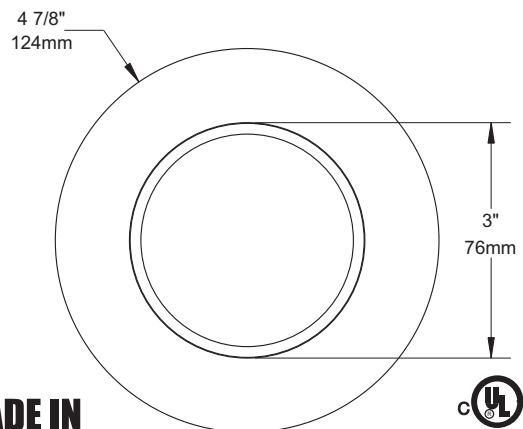

SPECIFICATION SHEET

4" 2000 SERIES

R2450VT

LOW PROFILE TRIM WITH GLASS TUBE

YES
Damp Location

35-75W
MR16

Glass
Available lengths : 3,4,5,6 and 7" (76,102,122,152 and 178mm).
Add tube length at the end of the code.
Examples : R2450VT-01-NFF03
R2450VT-01-NFF04
R2450VT-01-NFF05
R2450VT-01-NFF06
R2450VT-01-NFF07
Standard glass color : Natural Frosted interior / exterior
For other glass colors, contact Customer Service.

Insulated ceiling housing
ISMR2000E35, ISMR2000M35, ISMR2000M
ISMR2000E37, ISMR2000M37

New construction housing
NW2000CE, NW2000CM,
NW2000E, NW2000LM

Remodel housing
IT2000CE, IT2000CM
IT2000E, IT2000M

COMPATIBLE HOUSINGS

75W MR16	50W MR16	42W MR16	37W MR16	35W MR16
NW2000LM	ISMR2000M IT2000E IT2000M NW2000CM NW2000E	NW2000CE IT2000CE IT2000CM	ISMR2000E37 ISMR2000M37	ISMR2000E35 ISMR2000M35

TRIM FINISHES

-01 WHITE	-04BR BRUSHED CHROME	-08 ANTIQUE SILVER
-02 BLACK	-05 ARCHITECTURAL BRONZE	-11 MATTE WHITE
-03 24K GOLD	-06 ANTIQUE COPPER	-12BR BRUSHED NICKEL
-04 CHROME	-07 ANTIQUE BRASS	-13 SATIN NICKEL
		-14 ALMOND

Unless otherwise indicated, trims are for **interior use only**. For exterior use and up to wet conditions, **MARINE GRADE** treatment is **recommended**. Available for finishes -01, -02, -05, -06, -11 and -14 only.

MADE IN CANADA

LISTED
Certified UL Standards

Project _____

Representative _____

CONTRAST
LIGHTING

1009, rue du Parc Industriel, Saint-Jean-Chrysostome, Qc, CAN G6Z 1C5 Tel.: 1-888-839-4624 Fax : 1-877-839-7057
info@contrastlighting.com
www.contrastlighting.com

JULY 2010