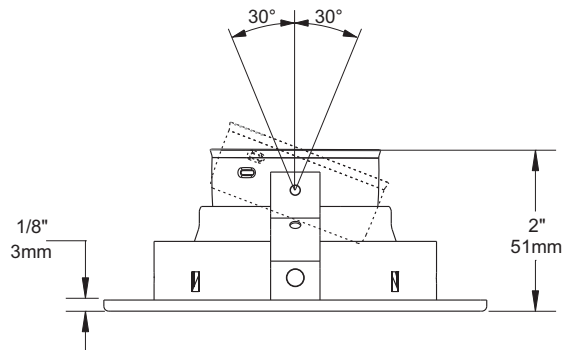

SPECIFICATION SHEET

4" 2000 SERIES

R2100

REGRESSED ADJUSTABLE SQUARE TRIM

YES

Damp Location

MR16

37-50W MAX

Insulated ceiling housing

ISMR2000E37, ISMR2000M37, ISMR2000M

New construction housing

NW2000E, NW2000CE, NW2000CM, NW2000LM

Remodel housing

IT2000M, IT2000CM, IT2000E, IT2000CE

Reflector

Standard reflector : painted black.

Also available : painted white and clear specular anodized. To order a white trim with a white reflector, add a «W» after the trim color. Ex. : R2100-01W, R2100-11W.

Available only with -01 and -11 finishes.

To order a white trim with a clear specular reflector, add an «S» after the trim color. Ex.: R2100-08S.

Available with all finishes.

COMPATIBLE HOUSINGS

37W MAX	42W MAX	50W MAX
ISMR2000E37 ISMR2000M37	IT2000CE IT2000CM NW2000CE NW2000CM	ISMR2000M IT2000E IT2000M NW2000E NW2000LM

TRIM FINISHES

-01 WHITE	-04BR BRUSHED CHROME	-08 ANTIQUE SILVER
-02 BLACK	-05 ARCHITECTURAL BRONZE	-11 MATTE WHITE
-03 24K GOLD	-06 ANTIQUE COPPER	-12BR BRUSHED NICKEL
-04 CHROME	-07 ANTIQUE BRASS	-13 SATIN NICKEL
		-14 ALMOND

Unless otherwise indicated, trims are for interior use only. For exterior use and up to wet conditions, MARINE GRADE treatment is recommended. Available for finishes -01, -02, -05, -06, -11 and -14 only.

Project _____

Representative _____

CONTRAST
LIGHTING

1009, rue du Parc Industriel, Saint-Jean-Christophe, Qc, CAN G6Z 1C5 Tel.: 1-888-839-4624 Fax : 1-877-839-7057
info@contrastlighting.com
www.contrastlighting.com

MARCH 2010