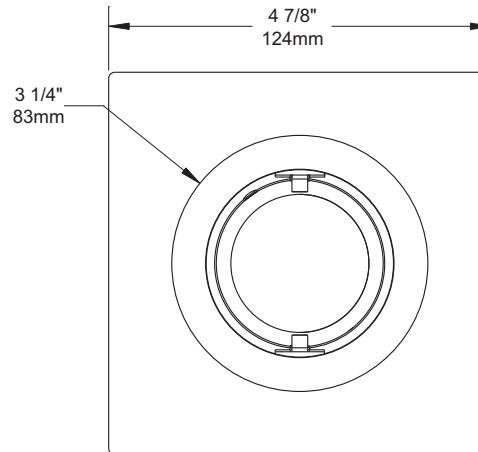

SPECIFICATION SHEET

4" 2000 SERIES

R2100

REGRESSED ADJUSTABLE SQUARE TRIM

YES

Damp Location

MR16

37-50W MAX

Insulated ceiling housing

ISMR2000E37, ISMR2000M37, ISMR2000M

New construction housing

NW2000E, NW2000CE, NW2000CM, NW2000LM

Remodel housing

IT2000M, IT2000CM, IT2000E, IT2000CE

Reflector

Standard reflector : painted black.

Also available : painted white and clear specular anodized. To order a white trim with a white reflector, add a «W» after the trim color. Ex. : R2100-01W, R2100-11W.

Available only with -01 and -11 finishes.

To order a white trim with a clear specular reflector, add an «S» after the trim color. Ex.: R2100-08S.

Available with all finishes.

COMPATIBLE HOUSINGS

37W MAX	42W MAX	50W MAX
ISMR2000E37 ISMR2000M37	IT2000CE IT2000CM NW2000CE NW2000CM	ISMR2000M IT2000E IT2000M NW2000E NW2000LM

TRIM FINISHES

-01 WHITE	-04BR BRUSHED CHROME	-08 ANTIQUE SILVER
-02 BLACK	-05 ARCHITECTURAL BRONZE	-11 MATTE WHITE
-03 24K GOLD	-06 ANTIQUE COPPER	-12BR BRUSHED NICKEL
-04 CHROME	-07 ANTIQUE BRASS	-13 SATIN NICKEL
		-14 ALMOND

Unless otherwise indicated, trims are for interior use only. For exterior use and up to wet conditions, MARINE GRADE treatment is recommended. Available for finishes -01, -02, -05, -06, -11 and -14 only.

Project _____

Representative _____

CONTRAST
LIGHTING

1009, rue du Parc Industriel, Saint-Jean-Christophe, Qc, CAN G6Z 1C5 Tel.: 1-888-839-4624 Fax : 1-877-839-7057
info@contrastlighting.com
www.contrastlighting.com

MARCH 2010