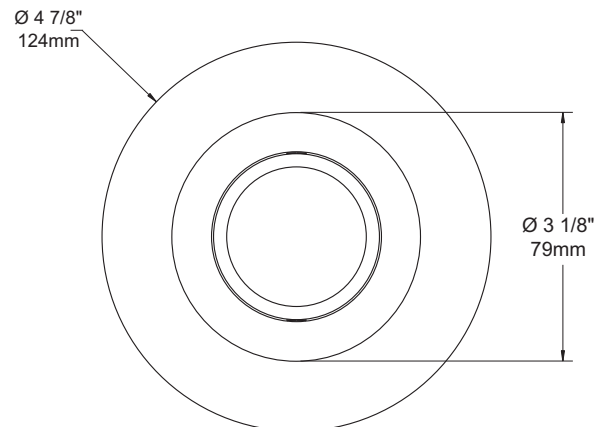

COMPATIBLE HOUSINGS

37W MAX	50W MAX
ISMR2000E37	ISMR2000M
ISMR2000M37	IT2000E
	IT2000M
	NW2000E
	NW2000LM

TRIM FINISHES

-01 WHITE	-04BR BRUSHED CHROME	-08 ANTIQUE SILVER
-02 BLACK	-05 ARCHITECTURAL BRONZE	-11 MATTE WHITE
-03 24K GOLD	-06 ANTIQUE COPPER	-12BR BRUSHED NICKEL
-04 CHROME	-07 ANTIQUE BRASS	-13 SATIN NICKEL
		-14 ALMOND

Unless otherwise indicated, trims are for **interior use only**. For exterior use and up to wet conditions, **MARINE GRADE** treatment is **recommended**. Available for finishes -01, -02, -05, -06, -11 and -14 only.

MADE IN CANADA

UL
LISTED
Certified UL Standards

Project _____

Representative _____

CONTRAST
LIGHTING

1009, rue du Parc Industriel, Saint-Jean-Chrysostome, Qc, CAN G6Z 1C5 Tel.: 1-888-839-4624 Fax : 1-877-839-7057
info@contrastlighting.com
www.contrastlighting.com

MARCH 2010