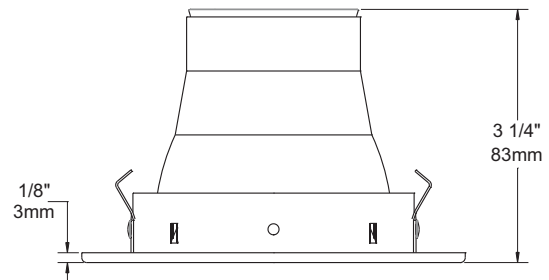

# R2020

DEEP REGRESSED TRIM

	<b>YES</b>
<b>Damp Location</b>	
	<b>37-50W MAX</b>
<b>MR16</b>	
	<b>Insulated ceiling housing</b> ISMR2000E37, ISMR2000M37, ISMR2000M
	<b>New construction housing</b> NW2000E, NW2000LM
	<b>Remodel housing</b> IT2000M, IT2000E
	<b>Aluminum Semi-specular low iridescence</b>
<b>Reflector</b>	