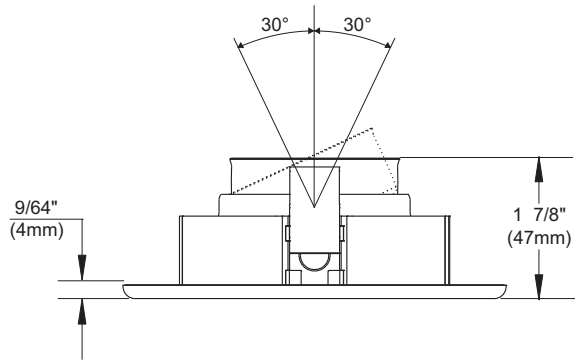

Add a «S» at the end of the code.

Ex.: R2000-04S.

4 7/8"
(124mm)

COMPATIBLE HOUSINGS

50W GU-GZ/10

ISMR2000T
IT2000T
NW2000T

75W MR16

NW2000LM