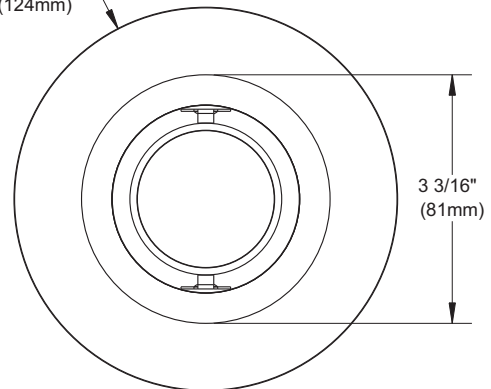

Add a «S» at the end of the code.

Ex.: R2000-04S.

4 7/8"
(124mm)

COMPATIBLE HOUSINGS

50W GU-GZ/10

ISMR2000T
IT2000T
NW2000T

75W MR16

NW2000LM