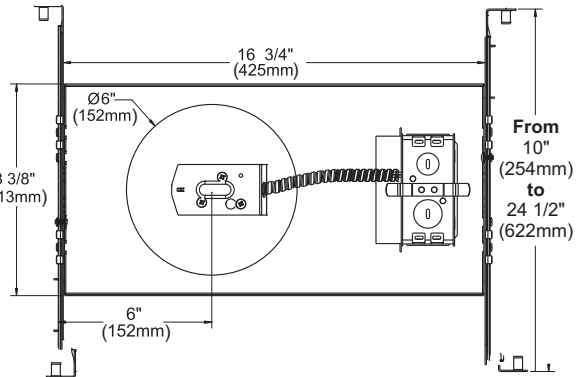

SPECIFICATION SHEET

6" COMPACT FLUORESCENT SERIES

NWF6V

NEW CONSTRUCTION HOUSING FOR VERTICAL LAMP

	YES		E175084
	ÉLECTRONIC BALLAST		
	120/277 VOLTS (CAN & USA) 347 VOLTS (CANADA)		
	13W to 42W <table border="0" style="display: inline-table; vertical-align: middle;"> <tr> <td>13W : G24q-1</td> <td>4 PIN DTT</td> <td>26W : GX24q-3</td> <td>4 PIN TTT</td> </tr> <tr> <td>18W : G24q-2</td> <td>4 PIN DTT</td> <td>32W : GX24q-3</td> <td>4 PIN TTT</td> </tr> <tr> <td>26W : G24q-3</td> <td>4 PIN DTT</td> <td>42W : GX24q-4</td> <td>4 PIN TTT</td> </tr> </table>		
	6 3/4" (171mm)		
	Housing and trim assembly overall dimensions: Height : 9 3/16" (233mm) Length : 17 3/16" (437mm) Width : 8 1/2" (216mm) with bars : 10" (254mm)		

CODES :

NWF6V<u>U</u>13	1 X	13W	120 to 277 VOLT <u>UNIVERSAL</u> BALLAST
NWF6V<u>U</u>18	1 X	18W	
NWF6V<u>U</u>42	1 X	26-32-42W	
NWF6V<u>3</u>13	1 X	13W	347 VOLT BALLAST (FOR CANADA ONLY)
NWF6V<u>3</u>18	1 X	18W	
NWF6V<u>3</u>42	1 X	26-32-42W	
NWF6V<u>D</u>18	1 X	18W	120 VOLT <u>DIMMABLE</u> BALLAST
NWF6V<u>D</u>42	1 X	26-32-42W	
NWF6V<u>D</u>18<u>2</u>	1 X	18W	277 VOLT <u>DIMMABLE</u> BALLAST (FOR U.S.A. ONLY)
NWF6V<u>D</u>42<u>2</u>	1 X	26-32-42W	

ENERGY STAR Requirements®
120 Volt ONLY

- Lamp with a rated life of 10 000 hours or more, in these colors : 2700K, 3000K, 3500K or 4100K.

Combine housing with one of the following trims :

FR6VO	FR6VOW120
FR6VOLA	FR6VOMW90
FR6VOLB	FR6VOMW90D
FR6VOM	FR6VOMW120
FR6VOW90	
FR6VOW90D	

Generic lamp designation :

CFQ13W/G24q	CFTR26W/GX24q
CFQ18W/G24q	CFTR32W/GX24q
CFTR18W/GX24q	CFTR42W/GX24q
CFQ26W/G24q	

COMPATIBLE TRIMS

FR6VO	FR6VOM	FR6VOW120	FR6VOMW120
FR6VOLA	FR6VOW90	FR6VOMW90	FR6VOG
FR6VOLB	FR6VOW90D	FR6VOMW90D	

TECHNICAL SPECIFICATIONS

HOUSING FEATURES Galvanized steel. Preset socket assembly and keyhole on socket assembly for easier installation. Below-ceiling accessible. LISTINGS UL-cUL listed for through branch wiring and damp location.	LOCKING SYSTEM Perfect fit into ceiling. No light leak. Hooks PAT#CAN.2.088.648 and #USA.5.377.088 Takes up to 7/8" thick ceiling. SOCKET High temperature-rated. 130°C instead of 90°C. Stainless steel contacts.	MOUNTING BARS Locked into place and adjustable from 10" to 24 1/2" using the integral T-Bars tabs. May be installed in trusses or suspended ceilings.	BALLAST 120V/277V Class P HPF Electronic ballast. (347V HPF Electronic ballast, available in Canada. For ordering change U to 3.) Program start without flickering 10% THD and end of life lamp protection, 5 years warranty.	DIMMING CAPABILITY 18W + When ordering a dedicated dimmable ballast, in product codes change «U» to «D» on 120V. For 277V dimmable, change «U» to «D» and add suffix «2». Ballast type : Advance Mark X. N.B. Dimmable ballast are dedicated to either 120 or 277V.