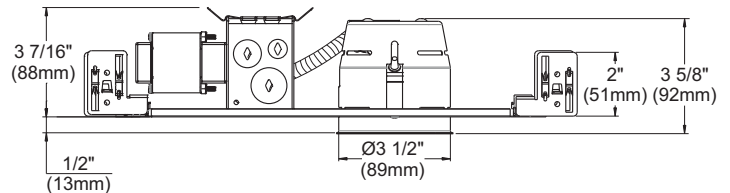

T°C 130°C No 033

OD Cut

3 3/4" (96mm)

UL LISTED

E174023

Dimensions

Overall Dimensions :  
Length : 13 1/2" (343mm) with bars : 15 3/8" (391mm)  
Width : 7 3/8" (187mm) with bars : 10" (254mm)  
Height : 5 9/16" (142mm)