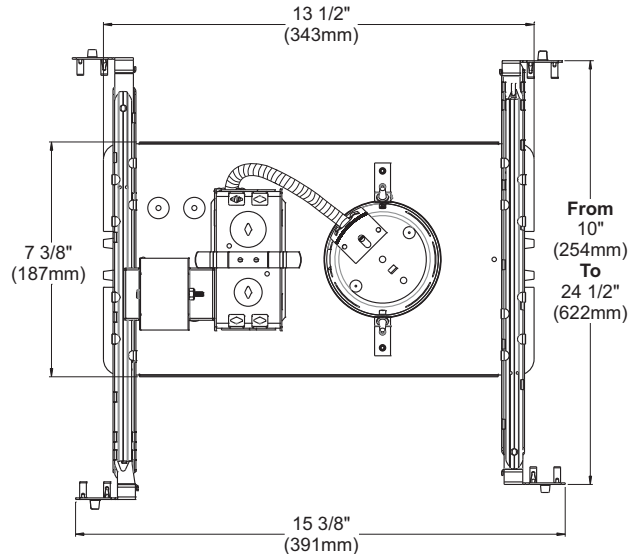

T°C 130°C No 033

OD Cut

3 3/4" (96mm)

UL LISTED

E174023

Dimensions

Overall Dimensions :  
Length : 13 1/2" (343mm) with bars : 15 3/8" (391mm)  
Width : 7 3/8" (187mm) with bars : 10" (254mm)  
Height : 5 9/16" (142mm)

## TECHNICAL SPECIFICATIONS

0,051" (1,3mm) thickness Galvanized Steel.  
Below-ceiling accessible.  
Hooks PAT#CAN 2,088,648 and #USA 5,377,088.  
Takes up to 7/8" thick ceiling.  
Perfect fit into ceiling.  
No light leak.