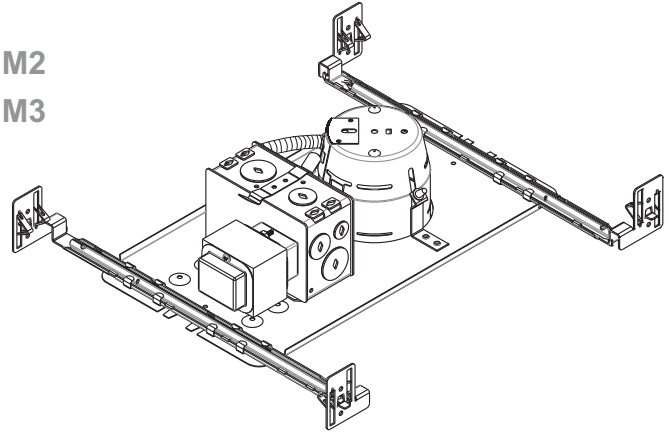

# NW3000CM

NW3000CM2

NW3000CM3

SHORT NEW CONSTRUCTION HOUSING  
WITH MAGNETIC TRANSFORMER

YES

Damp Location

MR16

MR16 50W MAX

T°C 130°C No 033

OD Cut

3 3/4" (96mm)

UL LISTED

E174023

Dimensions

Overall Dimensions :  
Length : 13 1/2" (343mm) with bars : 15 3/8" (391mm)  
Width : 7 3/8" (187mm) with bars : 10" (254mm)  
Height : 5 9/16" (142mm)