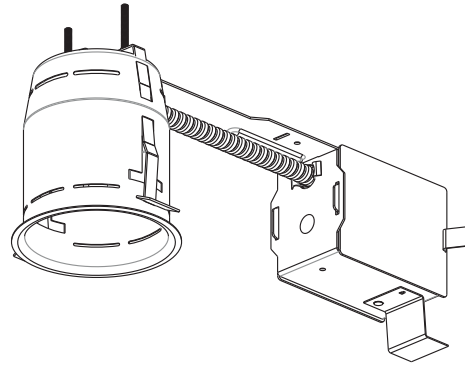

SPECIFICATION SHEET

3 1/2" 3000 SERIES

IT3000E

REMODEL HOUSING WITH
ELECTRONIC CONVERTER

YES

Damp Location

MR16 50W MAX

MR16

Voltage

IT3000E : 120 VOLTS (CAN & USA.)

Electronic converter 120V / 12V

Thermal Protector

T°C 120°C No 031

OD Cut

3 5/8" (92mm)

UL US LISTED

E174023

Dimensions

Overall Dimensions :
Length : 13 5/16" (338mm)
Width : 4 5/8" (118mm)
Height : 6" (152mm)

COMPATIBLE TRIMS

37W MR16		42W MR16		50W MR16	
R3171	T3145DG	T3000	T3200	T3145	T3450
R3450D	T3250DG	T3100	T3250	T3145D	T3450D
R3470	T3671	T3125	T3260	T3400	T3500
R3470D		T3300		T3400D	T3500D

TECHNICAL SPECIFICATIONS

0,051" (1,3mm) thickness Galvanized Steel.
Below-ceiling accessible.
Hooks PAT#CAN 2,088,648 and #USA 5,377,088.
Takes up to 7/8" thick ceiling.
Perfect fit into ceiling.
No light leak.
Each part of the case should be at 3 "(76mm) MINIMUM from insulation (if applicable).