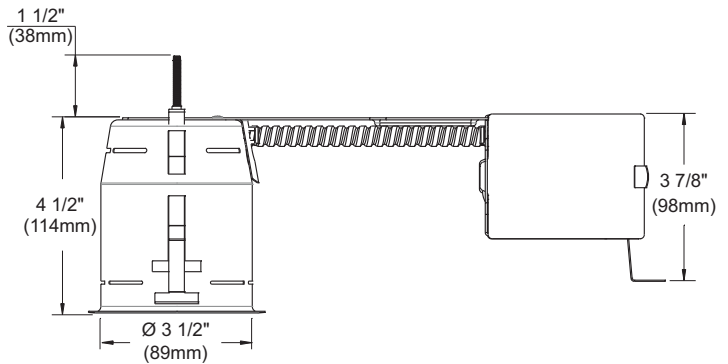

E174023

Dimensions

Overall Dimensions :
Length : 13 5/16" (338mm)
Width : 4 5/8" (118mm)
Height : 6" (152mm)

COMPATIBLE TRIMS

37W MR16		42W MR16		50W MR16	
R3171	T3145DG	T3000	T3200	T3145	T3450
R3450D	T3250DG	T3100	T3250	T3145D	T3450D
R3470	T3671	T3125	T3260	T3400	T3500
R3470D		T3300		T3400D	T3500D

TECHNICAL SPECIFICATIONS

0,051" (1,3mm) thickness Galvanized Steel.
Below-ceiling accessible.
Hooks PAT#CAN 2,088,648 and #USA 5,377,088.
Takes up to 7/8" thick ceiling.
Perfect fit into ceiling.
No light leak.
Each part of the case should be at 3 "(76mm) MINIMUM from insulation (if applicable).