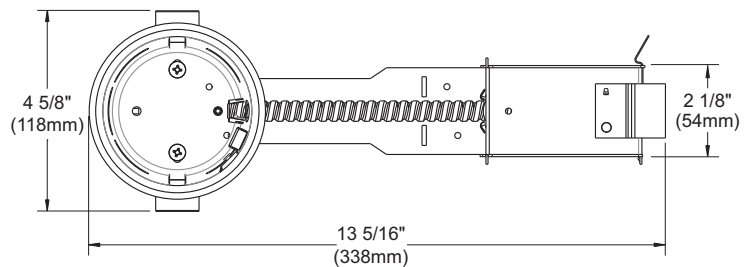

E174023

Dimensions

Overall Dimensions :
Length : 13 5/16" (338mm)
Width : 4 5/8" (118mm)
Height : 6" (152mm)

COMPATIBLE TRIMS

37W MR16		42W MR16		50W MR16	
R3171	T3145DG	T3000	T3200	T3145	T3450
R3450D	T3250DG	T3100	T3250	T3145D	T3450D
R3470	T3671	T3125	T3260	T3400	T3500
R3470D		T3300		T3400D	T3500D

TECHNICAL SPECIFICATIONS

0,051" (1,3mm) thickness Galvanized Steel.
Below-ceiling accessible.
Hooks PAT#CAN 2,088,648 and #USA 5,377,088.
Takes up to 7/8" thick ceiling.
Perfect fit into ceiling.
No light leak.
Each part of the case should be at 3 "(76mm) MINIMUM from insulation (if applicable).