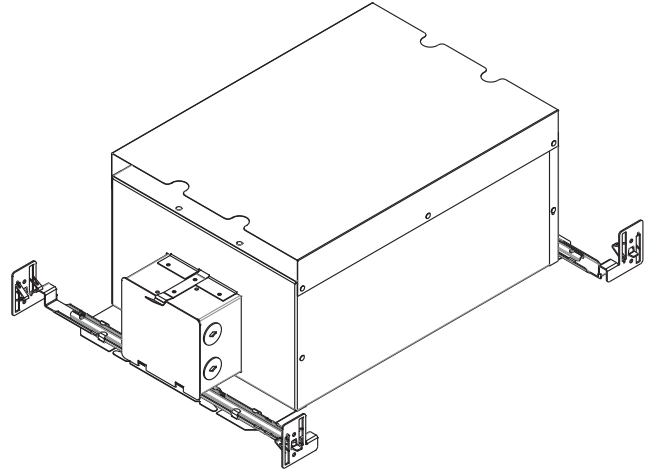

## INSULATED CEILING HOUSING WITHOUT CONVERTER

	<b>YES</b>
<b>Damp Location</b>	
	<b>50W MAX</b>
<b>GU/GZ-10</b>	
	<b>ISMR3000T : 120 VOLTS (CAN &amp; USA)</b>
<b>Voltage</b>	
	<b>T°C 120°C No 031</b>
<b>Thermal Protector</b>	
	<b>3 3/4" (96mm)</b>
<b>OD Cut</b>	
	<b>E174023</b>
<b>CULUS LISTED</b>	
	<b>Overall Dimensions :</b> Length : 19 3/8" (492mm) Width : 10" (254mm) Height : 7 1/8" (181mm)
<b>Dimensions</b>	