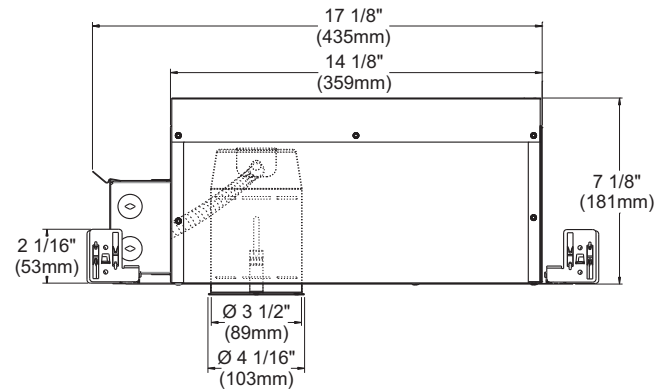

## INSULATED CEILING HOUSING WITHOUT CONVERTER

	<b>YES</b>
<b>Damp Location</b>	
	<b>50W MAX</b>
<b>GU/GZ-10</b>	
	<b>ISMR3000T : 120 VOLTS (CAN &amp; USA)</b>
<b>Voltage</b>	
	<b>T°C 120°C No 031</b>
<b>Thermal Protector</b>	
	<b>3 3/4" (96mm)</b>
<b>OD Cut</b>	
	<b>E174023</b>
<b>CULUS LISTED</b>	
	<b>Overall Dimensions :</b> Length : 19 3/8" (492mm) Width : 10" (254mm) Height : 7 1/8" (181mm)
<b>Dimensions</b>	