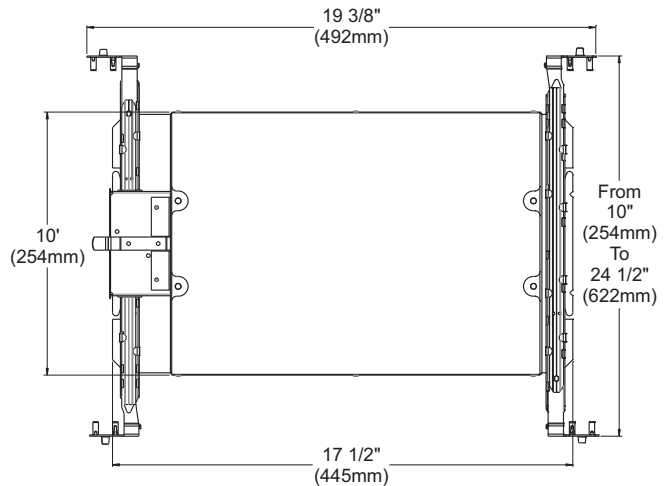

## INSULATED CEILING HOUSING WITHOUT CONVERTER

	<b>YES</b>
<b>Damp Location</b>	
	<b>50W MAX</b>
<b>GU/GZ-10</b>	
	<b>ISMR3000T : 120 VOLTS (CAN &amp; USA)</b>
<b>Voltage</b>	
	<b>T°C 120°C No 031</b>
<b>Thermal Protector</b>	
	<b>3 3/4" (96mm)</b>
<b>OD Cut</b>	
	<b>E174023</b>
<b>CULUS LISTED</b>	
	<b>Overall Dimensions :</b> Length : 19 3/8" (492mm) Width : 10" (254mm) Height : 7 1/8" (181mm)
<b>Dimensions</b>	