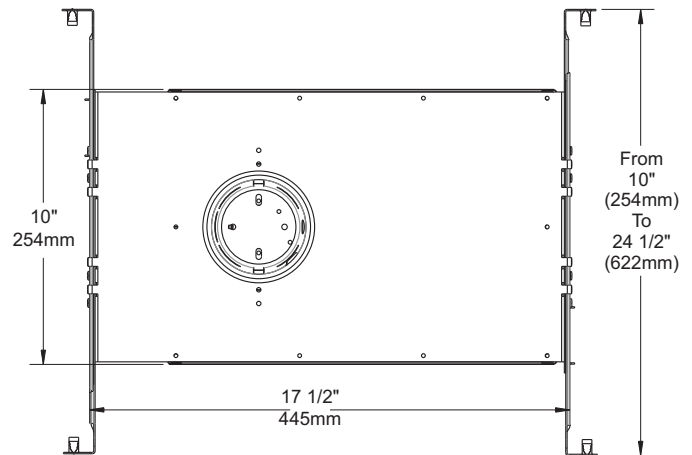

Dimensions

Overall Dimensions :  
Length : 19 1/2" (495mm)  
Width : 10" (254mm)  
Height : 7 1/8" (181mm)