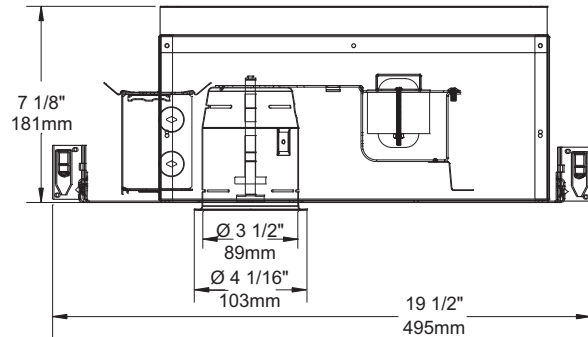

Dimensions

Overall Dimensions :  
Length : 19 1/2" (495mm)  
Width : 10" (254mm)  
Height : 7 1/8" (181mm)