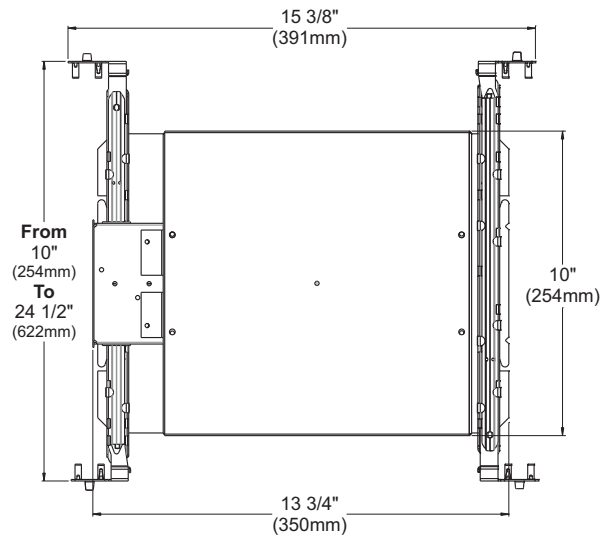

# ISCA2000D

INSULATED HOUSING FOR ADJUSTABLE TRIM

	<b>YES</b>
<b>Damp Location</b>	
	<b>PAR20 50W MAX</b>
<b>PAR</b>	
	<b>120 VOLTS (CAN &amp; USA.)</b>
<b>Voltage</b>	
	<b>T°C 100°C No 027</b>
<b>Thermal Protector</b>	
	<b>4 1/4" (107mm)</b>
<b>OD Cut</b>	
	<b>E174023</b>
<b>UL LISTED</b>	
	<b>Overall Dimensions :</b> Length : 13 3/4" (350mm) with bars:15 3/8" (391mm) Width : 10" (254mm) Height : 6 1/8" (156mm)
<b>Dimensions</b>	