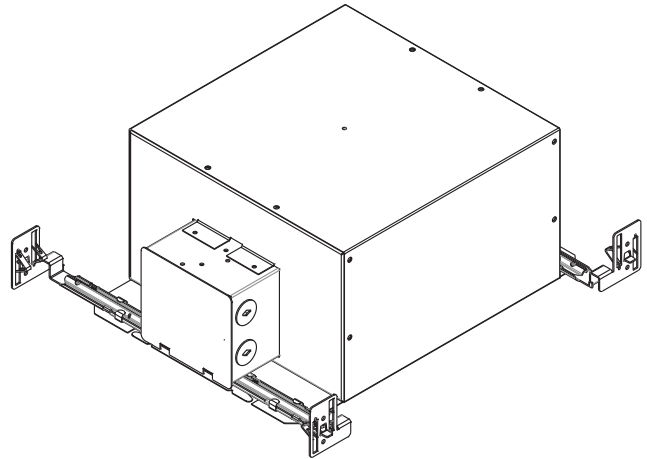

# ISCA2000D

INSULATED HOUSING FOR ADJUSTABLE TRIM

	<b>YES</b>
<b>Damp Location</b>	
	<b>PAR20 50W MAX</b>
<b>PAR</b>	
	<b>120 VOLTS (CAN &amp; USA.)</b>
<b>Voltage</b>	
	<b>T°C 100°C No 027</b>
<b>Thermal Protector</b>	
	<b>4 1/4" (107mm)</b>
<b>OD Cut</b>	
	<b>E174023</b>
<b>UL LISTED</b>	
	<b>Overall Dimensions :</b> Length : 13 3/4" (350mm) with bars:15 3/8" (391mm) Width : 10" (254mm) Height : 6 1/8" (156mm)
<b>Dimensions</b>	