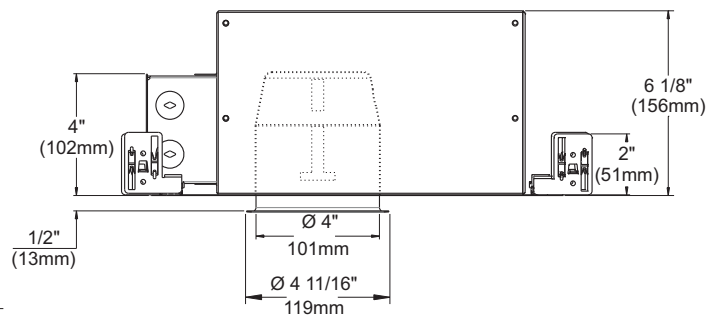

# ISCA2000D

INSULATED HOUSING FOR ADJUSTABLE TRIM

	<b>YES</b>
<b>Damp Location</b>	
	<b>PAR20 50W MAX</b>
<b>PAR</b>	
	<b>120 VOLTS (CAN &amp; USA.)</b>
<b>Voltage</b>	
	<b>T°C 100°C No 027</b>
<b>Thermal Protector</b>	
	<b>4 1/4" (107mm)</b>
<b>OD Cut</b>	
	<b>E174023</b>
<b>UL LISTED</b>	
	<b>Overall Dimensions :</b> Length : 13 3/4" (350mm) with bars:15 3/8" (391mm) Width : 10" (254mm) Height : 6 1/8" (156mm)
<b>Dimensions</b>	