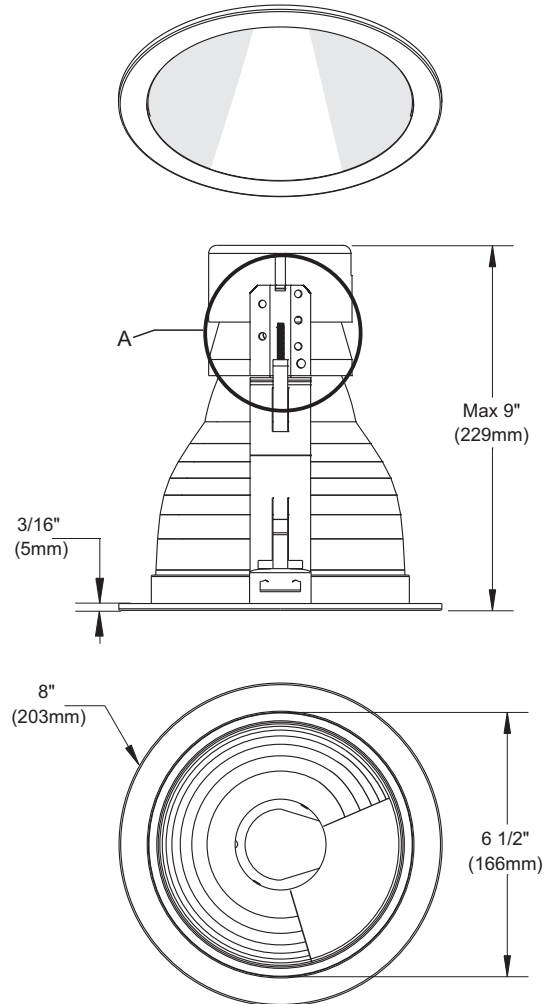

SPECIFICATION SHEET

6" COMPACT FLUORESCENT SERIES

FR6VOW90

OPEN 90° WALL WASH TRIM FOR VERTICAL LAMP

	NON
	E175084
	13W to 42W
	Standard : Semi-specular low iridescence Also available : Matte iridescence free. Add a «M» after the «O» in the code. Example : FR6VOMW90-01
	NWF6VU13, 18, 42
	F6VU13, 18, 42

COMPATIBLE HOUSINGS

13W CF	18W CF	26W CF	32W CF	42W CF
F6VU13 NWF6VU13	F6VU18 NWF6VU18	F6VU42 NWF6VU42	F6VU42 NWF6VU42	F6VU42 NWF6VU42

ENERGY STAR® Requirements
120 Volt ONLY

This trim meets every ENERGY STAR requirements when combined with the following housings :

F6VU13 NWF6VU13 F6VU18 NWF6VU18	F6VU42 (42W MAX) NWF6VU42 (42W MAX)

TRIM FINISHES

-01 WHITE	-04BR BRUSHED CHROME	-08 ANTIQUE SILVER
-02 BLACK	-05 ARCHITECTURAL BRONZE	-11 MATTE WHITE
-03 24K GOLD	-06 ANTIQUE COPPER	-12BR BRUSHED NICKEL
-04 CHROME	-07 ANTIQUE BRASS	-13 SATIN NICKEL
		-14 ALMOND

Unless otherwise indicated, trims are for interior use only. For exterior use and up to wet conditions, **MARINE GRADE** treatment is recommended. Available for finishes -01, -02, -05, -06, -11 and -14 only.

Project _____

Representative _____

Schema for Narrow / Wide Flood Adjustment