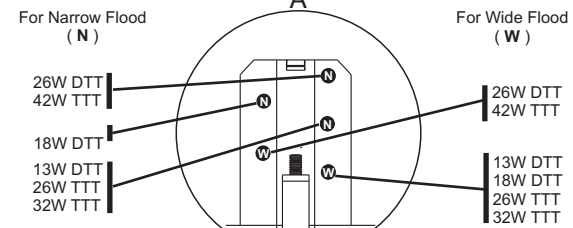

SPECIFICATION SHEET

6" COMPACT FLUORESCENT SERIES

FR6VOLB

TRIM WITH FROSTED LENS FOR VERTICAL LAMP

	YES	
	13W to 42W	
	Standard : Semi-specular low iridescence	
	NWF6VU13, 18, 42	
	F6VU13, 18, 42	

COMPATIBLE HOUSINGS

13W CF	18W CF	26W CF	32W CF	42W CF
F6VU13 NWF6VU13	F6VU18 NWF6VU18	F6VU42 NWF6VU42	F6VU42 NWF6VU42	F6VU42 NWF6VU42

ENERGY STAR® Requirements
120 Volt ONLY

This trim meets every ENERGY STAR requirements when combined with the following housings :

F6VU13	F6VU42 (42W MAX)
NWF6VU13	NWF6VU42 (42W MAX)
F6VU18	
NWF6VU18	

TRIM FINISHES

-01 WHITE	-04BR BRUSHED CHROME	-08 ANTIQUE SILVER
-02 BLACK	-05 ARCHITECTURAL BRONZE	-11 MATTE WHITE
-03 24K GOLD	-06 ANTIQUE COPPER	-12BR BRUSHED NICKEL
-04 CHROME	-07 ANTIQUE BRASS	-13 SATIN NICKEL
		-14 ALMOND

Unless otherwise indicated, trims are for interior use only. For exterior use and up to wet conditions, **MARINE GRADE** treatment is recommended. Available for finishes -01, -02, -05, -06, -11 and -14 only.

Schema for Narrow / Wide Flood Adjustment

Project _____

Representative _____