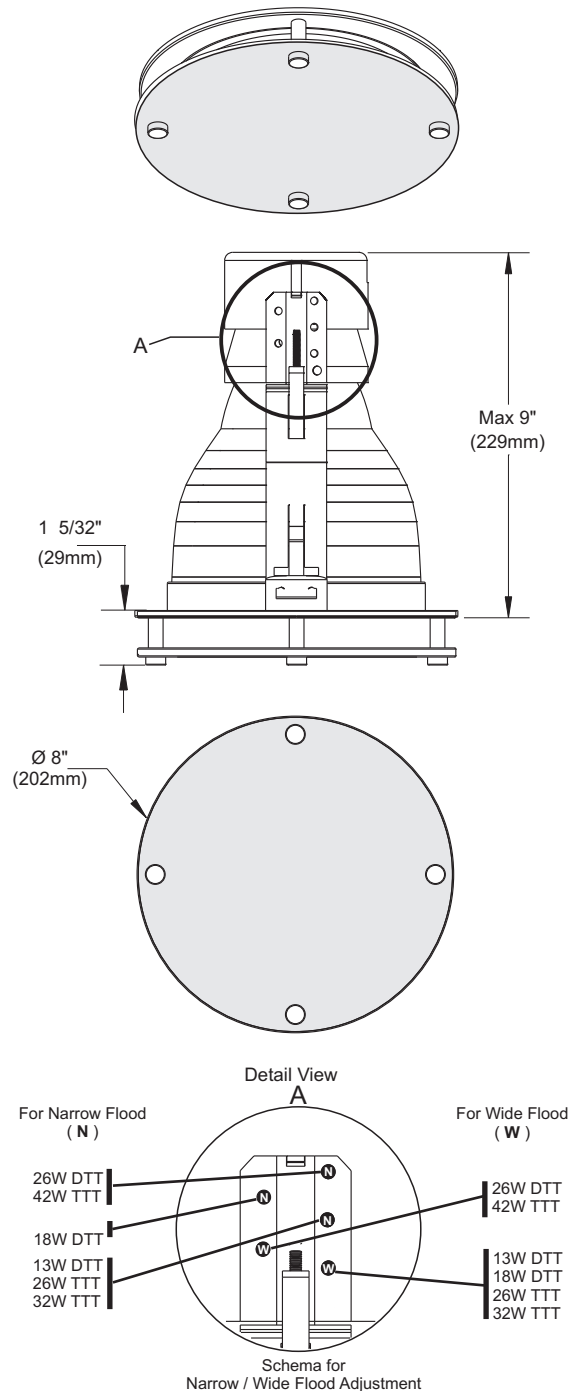

SPECIFICATION SHEET

6" COMPACT FLUORESCENT SERIES

FR6VOLB

TRIM WITH FROSTED LENS FOR VERTICAL LAMP

	YES	
	13W to 42W	
	Standard : Semi-specular low iridescence	
	NWF6VU13, 18, 42	
	F6VU13, 18, 42	

COMPATIBLE HOUSINGS

13W CF	18W CF	26W CF	32W CF	42W CF
F6VU13 NWF6VU13	F6VU18 NWF6VU18	F6VU42 NWF6VU42	F6VU42 NWF6VU42	F6VU42 NWF6VU42

ENERGY STAR® Requirements
120 Volt ONLY

This trim meets every ENERGY STAR requirements when combined with the following housings :

F6VU13	F6VU42 (42W MAX)
NWF6VU13	NWF6VU42 (42W MAX)
F6VU18	
NWF6VU18	

TRIM FINISHES

-01 WHITE	-04BR BRUSHED CHROME	-08 ANTIQUE SILVER
-02 BLACK	-05 ARCHITECTURAL BRONZE	-11 MATTE WHITE
-03 24K GOLD	-06 ANTIQUE COPPER	-12BR BRUSHED NICKEL
-04 CHROME	-07 ANTIQUE BRASS	-13 SATIN NICKEL
		-14 ALMOND

Unless otherwise indicated, trims are for interior use only. For exterior use and up to wet conditions, **MARINE GRADE** treatment is recommended. Available for finishes -01, -02, -05, -06, -11 and -14 only.

Schema for Narrow / Wide Flood Adjustment

Project _____

Representative _____