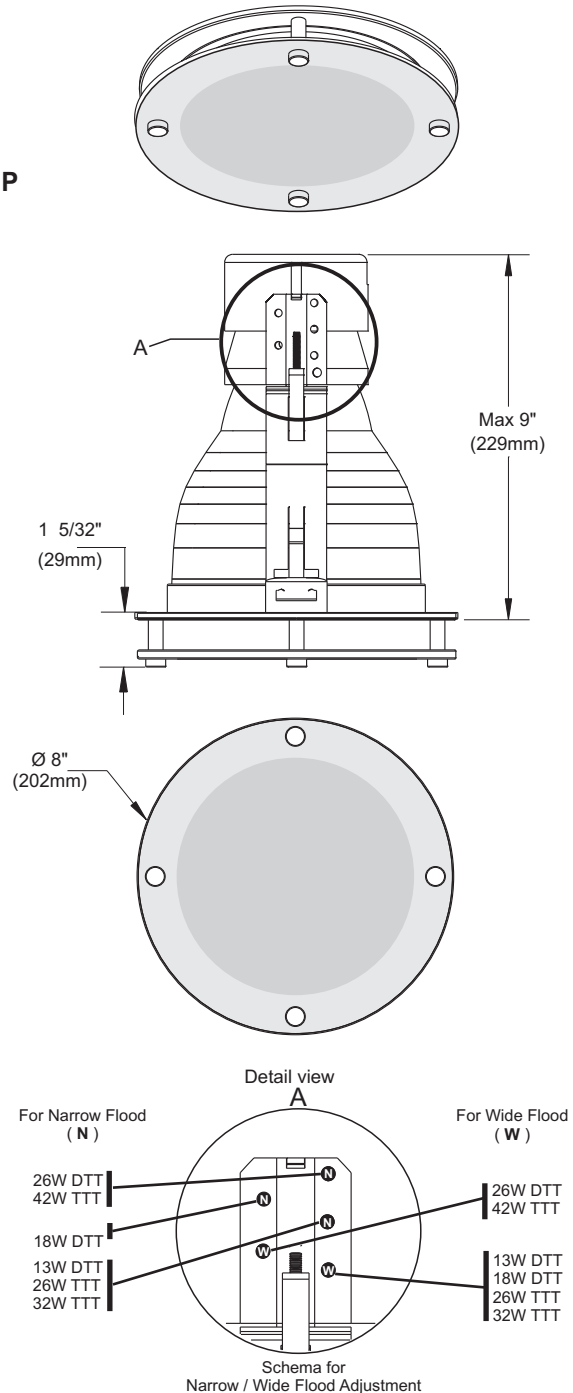

SPECIFICATION SHEET

6" COMPACT FLUORESCENT SERIES

FR6VOLA

TRIM WITH CENTER FROSTED LENS FOR VERTICAL LAMP

	YES	
	13W to 32W	
	Standard : Semi-specular low iridescence	
	NWF6VU13, 18, 42	
	F6VU13, 18, 42	

COMPATIBLE HOUSINGS

13W CF	18W CF	26W CF	32W CF	42W CF
F6VU13 NWF6VU13	F6VU18 NWF6VU18	F6VU42 NWF6VU42	F6VU42 NWF6VU42	F6VU42 NWF6VU42

ENERGY STAR® Requirements
120 Volt ONLY

This trim meets every ENERGY STAR requirements when combined with the following housings :

F6VU13 NWF6VU13 F6VU18 NWF6VU18	F6VU42 (42W MAX) NWF6VU42 (42W MAX)

TRIM FINISHES

-01 WHITE	-04BR BRUSHED CHROME	-08 ANTIQUE SILVER
-02 BLACK	-05 ARCHITECTURAL BRONZE	-11 MATTE WHITE
-03 24K GOLD	-06 ANTIQUE COPPER	-12BR BRUSHED NICKEL
-04 CHROME	-07 ANTIQUE BRASS	-13 SATIN NICKEL
		-14 ALMOND

Unless otherwise indicated, trims are for interior use only. For exterior use and up to wet conditions, **MARINE GRADE** treatment is recommended. Available for finishes -01, -02, -05, -06, -11 and -14 only.

Project _____

Representative _____

MADE IN CANADA

LISTED
Certified UL Standards

CONTRAST
LIGHTING

1009, rue du Parc Industriel, Saint-Jean-Christophe, Qc, CAN G6Z 1C5 Tel.: 1-888-839-4624 Fax : 1-877-839-7057
info@contrastlighting.com
www.contrastlighting.com

NOVEMBER 2010