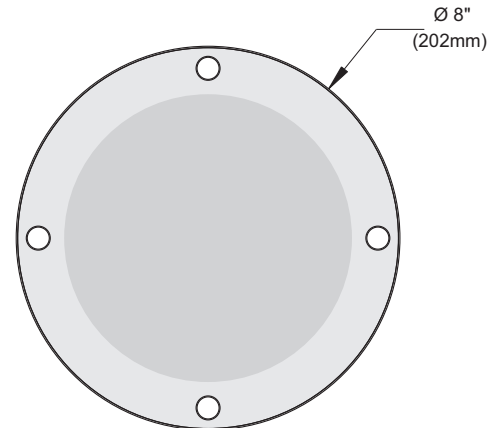

MADE IN CANADA

UL US LISTED
Certified UL Standards

Project _____

Representative _____

CONTRAST
LIGHTING

1009, rue du Parc Industriel, Saint-Jean-Chrysostome, Qc, CAN G6Z 1C5 Tel.: 1-888-839-4624 Fax : 1-877-839-7057
info@contrastlighting.com
www.contrastlighting.com

NOVEMBER 2010