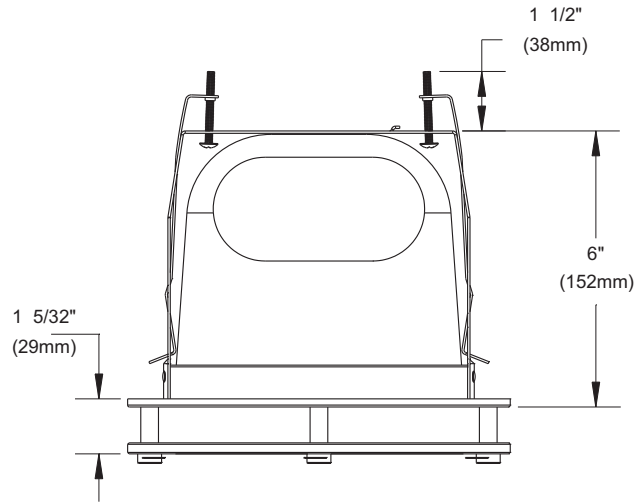

F6HU18
F6HU18S
NWF6HU18
NWF6HU18S

26W CF

F6HU26
F6HU26S
NWF6HU26
NWF6HU26S

32W CF

F6HU32S
NWF6HU32S

ENERGY STAR® Requirements

120 Volt ONLY

This trim meets every ENERGY STAR requirements when combined with the following housings :