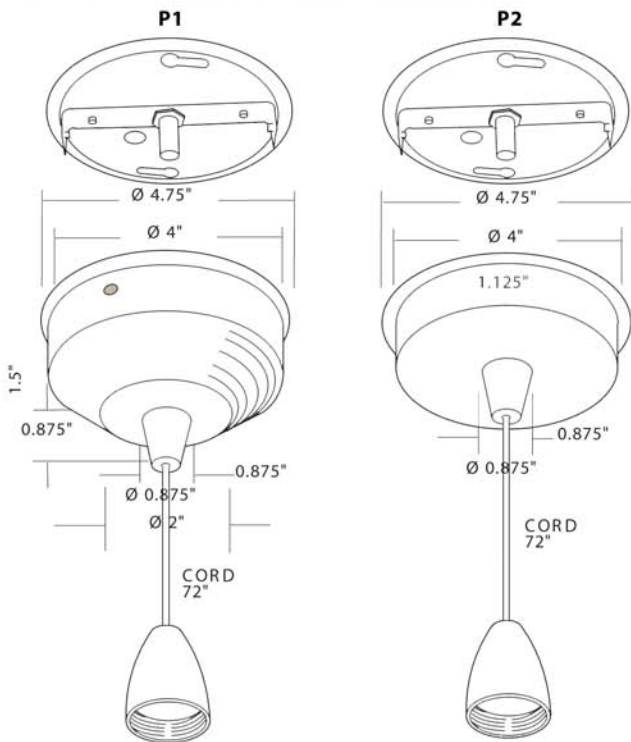

Glass Series **EXTENSION ELEMENTS**

Color may be influenced by the printing process.

Glass Series **EXTENSION ELEMENTS**

EXTENSION ELEMENTS

DECORATIVE CONES

STEM

- 06: 6"
- 12: 12"
- 18: 18"
- 24: 24"
- 36: 36"
- 48: 48"

* Stem with ball joint available soon.

CORD 72"

- CO Coaxial Cord
- BK Black Cord
- WH White Cord

* Custom lengths available. Maximum 12 feet. Contact your representative.

METAL FINISHES

- 01 White
- 02 Black
- 03 24 K Gold Plated
- 04 Chrome Plated
- 04BR Brushed Chrome Plated
- 05 Architectural Bronze
- 07 Antique Brass Plated
- 08 Antique Silver Plated
- 09 Mahogany
- 11 Matte White
- 12BR Brushed Nickel Plated
- 13 Satin Nickel Plated

Ordering Example :
P104BRCO21B

Ordering Example :
P20124C31A

P1: Monopoint
CO: Coaxial

P2: Monopoint
24: Stem 24"

04BR: Brushed Chrome
C2: Long Cone 1B: MR16 (not included)

01: White
C3: Small Cone 1A: BI-PIN 50W (included)