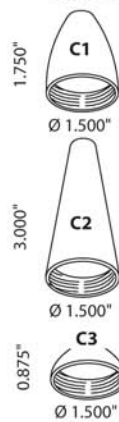

Glass Series **EXTENSION ELEMENTS**

Color may be influenced by the printing process.

Glass Series **EXTENSION ELEMENTS**

EXTENSION ELEMENTS

DECORATIVE CONES

STEM

- 06: 6"
- 12: 12"
- 18: 18"
- 24: 24"
- 36: 36"
- 48: 48"

* Stem with ball joint available soon.

CORD 72"

- CO Coaxial Cord
- BK Black Cord
- WH White Cord

* Custom lengths available. Maximum 12 feet. Contact your representative.

METAL FINISHES

- 01 White
- 02 Black
- 03 24 K Gold Plated
- 04 Chrome Plated
- 04BR Brushed Chrome Plated
- 05 Architectural Bronze
- 07 Antique Brass Plated
- 08 Antique Silver Plated
- 09 Mahogany
- 11 Matte White
- 12BR Brushed Nickel Plated
- 13 Satin Nickel Plated

Ordering Example :
P104BRCO21B

Ordering Example :
P20124C31A

P1: Monopoint
CO: Coaxial

P2: Monopoint
24: Stem 24"

04BR: Brushed Chrome
C2: Long Cone 1B: MR16 (not included)

01: White
C3: Small Cone 1A: BI-PIN 50W (included)

277volts available on stem only.