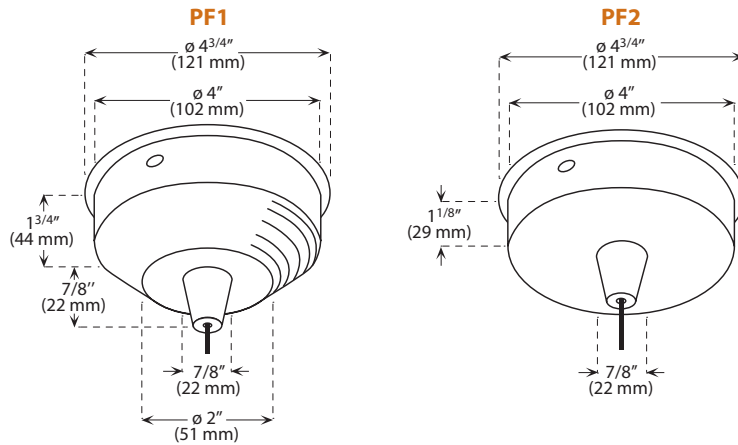

PROJECT: _____

EXTENSION ELEMENT Textile Series

To select and build your code, please follow these steps :

Step 1 - Select your canopy

Available in all finishes on step 2.

* Available in these finishes:
01, 02, 04BR, 05, 11, 12BR, 13, 14

Step 2 - Select your finish color

Step 3 - Select your cable color

Standard length :
72 inches (1829 mm)

Step 4 - Socket

2A
MED/E26

Ordering code example

PF207BRT2A
CANOPY FINISH CABLE COLOR LAMP