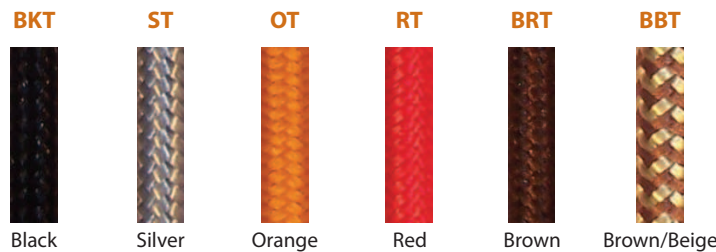

PROJECT: _____

EXTENSION ELEMENT Textile Series

To select and build your code, please follow these steps :

Step 1 - Select your canopy

Available in all finishes on step 2.

* Available in these finishes:
01, 02, 04BR, 05, 11, 12BR, 13, 14

Step 2 - Select your finish color

Step 3 - Select your cable color

Standard length :
72 inches (1829 mm)

Step 4 - Socket

2A
MED/E26

Ordering code example

PF207BRT2A
CANOPY FINISH CABLE COLOR LAMP