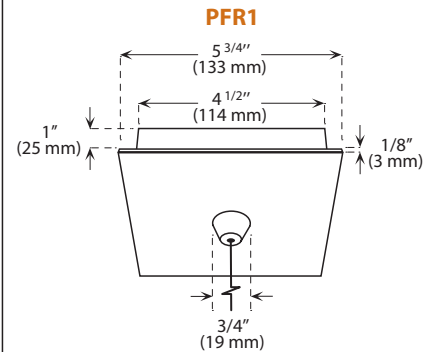

* Available in these finishes:
01, 02, 04BR, 05, 11, 12BR, 13, 14