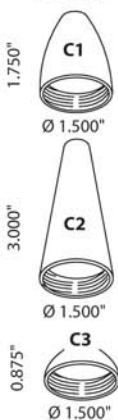

Volcano

SHADES

Ordering Example : **PS050GCAP**

PS : Shade 050 : Shape G : Glass
 CAP : Cappuccino frosted int.

EXTENSION ELEMENTS

DECORATIVE CONES

Ordering Example : **P104BRCOC21B**

Ordering Example : **P20124C31A**

STEM

* Stem with ball joint available soon.

P1: Monopoint
 CO: Coaxial

P2: Monopoint
 24: Stem 24"

CORD 72"

CO Coaxial Cord
 BK Black Cord
 WH White Cord

* Custom lengths available.
 Maximum 12 feet.
 Contact your representative.

04BR: Brushed Chrome Plated
 C2: Long Cone 1B: MR16 (not included)

01: White
 C3: Small Cone 1A: BI-PIN 50W (included)

CODE:	1A	1B	2A	2B
LAMP TYPE:	BI-PIN	MR16	MED / E26	G9
018				
022				
027				
050				
052				
054				
127				
150				
250				