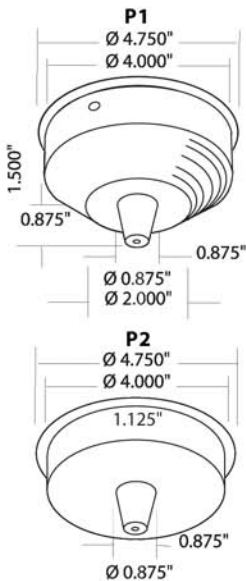

Cappuccino

Kendo

EXTENSION ELEMENTS

DECORATIVE CONES

Ordering Example : **P104BRCOC21B**

Ordering Example : **P20124C31A**

STEM

* Stem with ball joint available soon.

P1: Monopoint
CO: Coaxial

P2: Monopoint
24: Stem 24"

CORD 72"

CO Coaxial Cord
BK Black Cord
WH White Cord

* Custom lengths available.
Maximum 12 feet.
Contact your representative.

METAL FINISHES

01 White
02 Black
03 24 K Gold Plated
04 Chrome Plated
04BR Brushed Chrome Plated
05 Architectural Bronze
07 Antique Brass Plated
08 Antique Silver Plated
09 Mahogany
11 Matte White
12BR Brushed Nickel Plated
13 Satin Nickel Plated

04BR: Brushed Chrome Plated
C2: Long Cone   1B: MR16 (not included)

01: White
C3: Small Cone   1A: BI-PIN 50W (included)

CODE:	1A	1B	2A	2B
LAMP TYPE:	BI-PIN	MR16	MED / E26	G9
018				
022				
027				
050				
052				
054				
127				
150				
250				

Option 1A : Lamp JC12 / 50W GY6.35 included.
Option 2B : Lamp G9 for stem only.