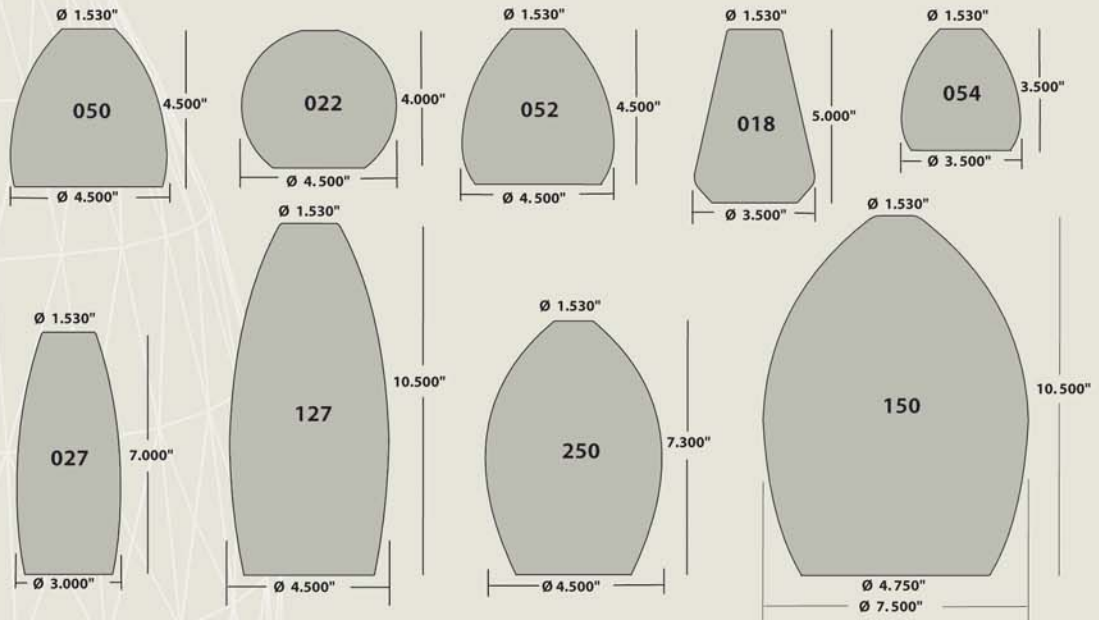

9 Shapes - 6 Colors - 2 Textures - 12 Metal Finishes **ART GLASS SERIES**

SHAPES :

MATERIAL

G - Glass

COLORS

CAP - Cappuccino
KEN - Kendo
NEP - Neptune
RUM - Rumba
TOR - Tornado
VOL - Volcano

TEXTURES

Default frosted inside.
FF - Frosted int./ext.

Except: 127, 150 & 250.
This indicates model has a complementary pendant / wall sconce.

Cappuccino

Kendo

Neptune

Rumba

Tornado

Volcano

SHADES

Ordering Example : **PS050GCAP**

PS : Shade   050 : Shape   G : Glass
CAP : Cappuccino frosted int.