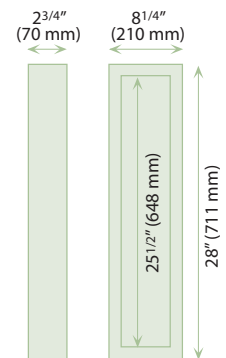

Manufactured with acrylic lens and Metallic Grey finish.
For interior use only.

Custom silk-screen printing also available.

| | |
|----------------|---------------------------|
| Code | DEC1004 |
| Ballast | HPF Electronic 120 / 277V |
| Lamps | 2 X 24W PLL |
| Color | Metallic Grey |

Coding example

| Model | Voltage | Wattage | Color |
|---------|---------|---------|-------|
| DEC1004 | 1 | 24 | 15 |

1 = 120 Volts
2 = 277 Volts