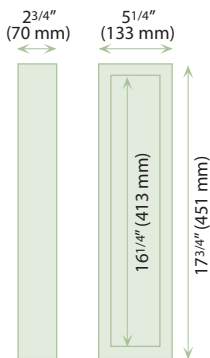

DEC1003

Wall and Ceiling Mounts

Manufactured with acrylic lens and Metallic Grey finish.

For interior use only.

Custom silk-screen printing also available

Code	DEC1003
Ballast	HPF Electronic 120 / 277V
Ampoules	1 X 24W PLL
Color	Metallic Grey

Coding example

Model	Voltage	Wattage	Color
DEC1003	1	24	15

1 = 120 Volts
2 = 277 Volts