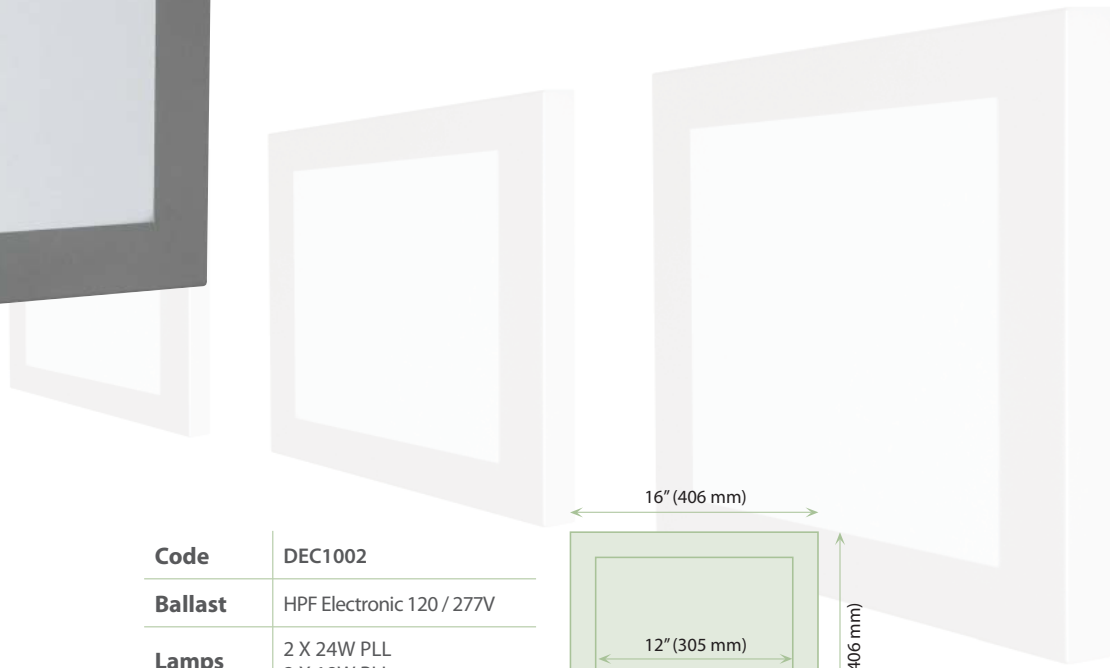

PROJECT : _____

Manufactured with acrylic lens and Metallic Grey finish.
 For interior use only.

Custom silk-screen printing also available.

Code	DEC1002
Ballast	HPF Electronic 120 / 277V
Lamps	2 X 24W PLL 2 X 18W PLL
Color	Metallic Grey

Coding example

Model	Voltage	Wattage	Color
DEC1002	2	24	15

1 = 120 Volts
 2 = 277 Volts