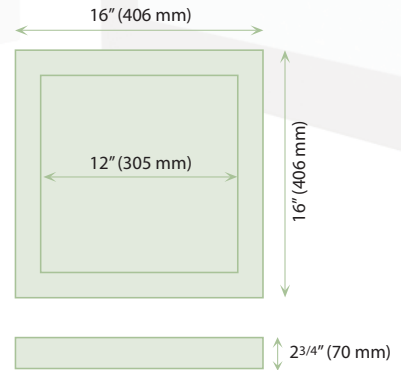

PROJECT : _____

Manufactured with acrylic lens and Metallic Grey finish.
 For interior use only.

Custom silk-screen printing also available.

Code	DEC1002
Ballast	HPF Electronic 120 / 277V
Lamps	2 X 24W PLL 2 X 18W PLL
Color	Metallic Grey

Coding example

Model	Voltage	Wattage	Color
DEC1002	2	24	15

1 = 120 Volts
 2 = 277 Volts