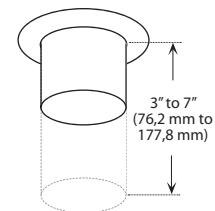

LENGTHS	3 inches (76,2 mm)	4 inches (101,6 mm)	5 inches (127 mm)	6 inches (152,4 mm)	7 inches (177,8 mm)
Codes	03	04	05	06	07

■ Ordering Code Example: A 2450VT - 01 - M FF 05

Lamp	Series	Trim Color	Glass Tube Color	Glass Tube Texture	Glass tube length
A (Incandescent)	2450VT	-01 (white)	-M (amber)	FF (frosted int./ext.)	05 (5 inches)