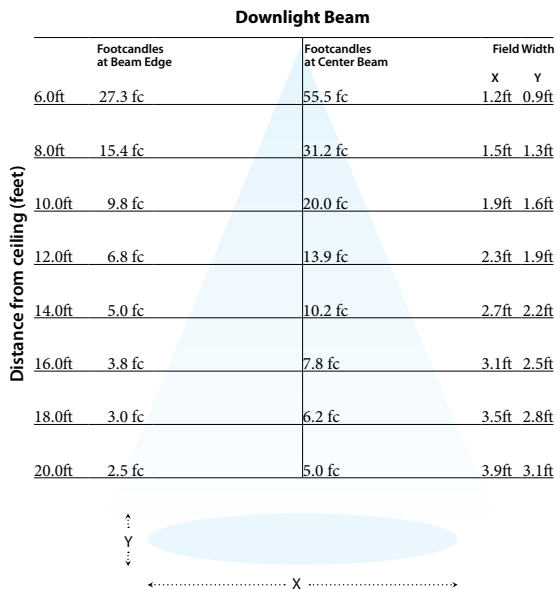

Warm White : 3100°K

BLEDA09WWF

Photometric Data

Lamp wattage	9W
Voltage (after converter)	12V
Amperage	0.5419 A
MAX Candela value	380
Beam angle	23.0°
Efficiency	71%
Initial Lumens	150
Spectralux Certificate	G0803112-R1

Downlight Beam

Cool White : 6000°K

BLEDA09WCF

Photometric Data

Lamp wattage	9W
Voltage (after converter)	12V
Amperage	0.5410 A
MAX Candela value	450
Beam angle	23.0°
Efficiency	81%
Initial Lumens	200
Spectralux Certificate	G0803101-R1

Warm White : 3100°K

BLEDA09WWS

Photometric Data

Lamp wattage	9W
Voltage (after converter)	12V
Amperage	0.5424 A
MAX Candela value	1170
Beam angle	13.0°
Efficiency	70%
Initial Lumens	150
Spectralux Certificate	G0803113-R1

Cool White : 6000°K

BLEDA09WCS

Photometric Data

Lamp wattage	9W
Voltage (after converter)	12V
Amperage	0.5407 A
MAX Candela value	1990
Beam angle	11.0°
Efficiency	82%
Initial Lumens	200
Spectralux Certificate	G0803111-R1