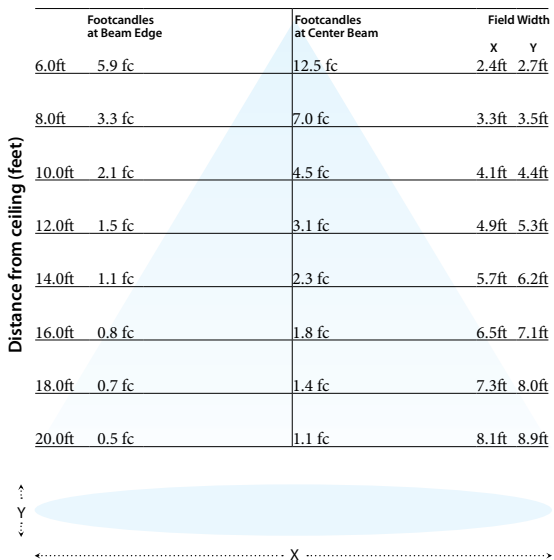

CONTRAST

L I G H T I N G M.L. INC.

The Intelligent Choice !

LED COLLECTION

For Recessed Lighting
2000, 3000 and 4000 Series

Warm White and Cool White
Flood and Spot Beams

25° Flood LED : 25°

- 3 LED LUXEON K2 3W lamps
- Average rated life : 50 000 hours
- For magnetic transformers only
- Compatible with dimmer, timer or switch that does not require a minimum load.

Warm White : 3100°K

BLEDA09WWF

Photometric Data

Lamp wattage	9W
Voltage (after converter)	12V
Amperage	0.5419 A
MAX Candela value	380
Beam angle	23.0°
Efficiency	71%
Initial Lumens	150
Spectralux Certificate	G0803112-R1

Downlight Beam

Cool White : 6000°K

BLEDA09WCF

Photometric Data

Lamp wattage	9W
Voltage (after converter)	12V
Amperage	0.5410 A
MAX Candela value	450
Beam angle	23.0°
Efficiency	81%
Initial Lumens	200
Spectralux Certificate	G0803101-R1

Downlight Beam

10°

Spot LED : 10°

- 3 LED LUXEON K2 3W lamps
- Average rated life : 50 000 hours
- For magnetic transformers only
- Compatible with dimmer, timer or switch that does not require a minimum load.