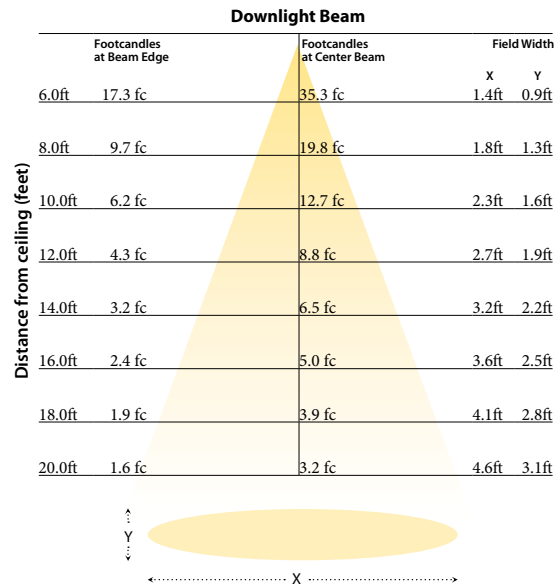

Warm White : 3100°K

BLEDA09WWF

Photometric Data

Lamp wattage	9W
Voltage (after converter)	12V
Amperage	0.5419 A
MAX Candela value	380
Beam angle	23.0°
Efficiency	71%
Initial Lumens	150
Spectralux Certificate	G0803112-R1

Downlight Beam

Cool White : 6000°K

BLEDA09WCF

Photometric Data

Lamp wattage	9W
Voltage (after converter)	12V
Amperage	0.5410 A
MAX Candela value	450
Beam angle	23.0°
Efficiency	81%
Initial Lumens	200
Spectralux Certificate	G0803101-R1

Downlight Beam

10°

Spot LED : 10°

- 3 LED LUXEON K2 3W lamps
- Average rated life : 50 000 hours
- For magnetic transformers only
- Compatible with dimmer, timer or switch that does not require a minimum load.

Warm White : 3100°K

BLEDA09WWS

Photometric Data

Lamp wattage	9W
Voltage (after converter)	12V
Amperage	0.5424 A
MAX Candela value	1170
Beam angle	13.0°
Efficiency	70%
Initial Lumens	150
Spectralux Certificate	G0803113-R1