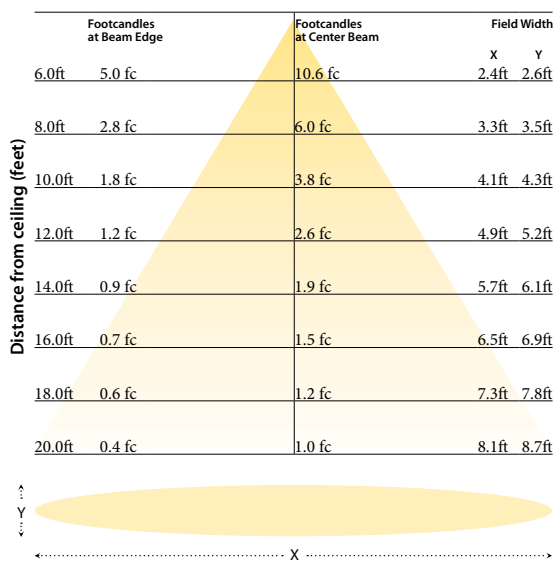

CONTRAST

L I G H T I N G M.L. INC.

The Intelligent Choice !

LED COLLECTION

For Recessed Lighting
2000, 3000 and 4000 Series

Warm White and Cool White
Flood and Spot Beams

25° Flood LED : 25°

- 3 LED LUXEON K2 3W lamps
- Average rated life : 50 000 hours
- For magnetic transformers only
- Compatible with dimmer, timer or switch that does not require a minimum load.

Warm White : 3100°K

BLEDA09WWF

Photometric Data

Lamp wattage	9W
Voltage (after converter)	12V
Amperage	0.5419 A
MAX Candela value	380
Beam angle	23.0°
Efficiency	71%
Initial Lumens	150
Spectralux Certificate	G0803112-R1

Downlight Beam

Cool White : 6000°K

BLEDA09WCF

Photometric Data

Lamp wattage	9W
Voltage (after converter)	12V
Amperage	0.5410 A
MAX Candela value	450
Beam angle	23.0°
Efficiency	81%
Initial Lumens	200
Spectralux Certificate	G0803101-R1

Cool White : 6000°K

BLEDA09WCS

Photometric Data

Lamp wattage	9W
Voltage (after converter)	12V
Amperage	0.5407 A
MAX Candela value	1990
Beam angle	11.0°
Efficiency	82%
Initial Lumens	200
Spectralux Certificate	G0803111-R1