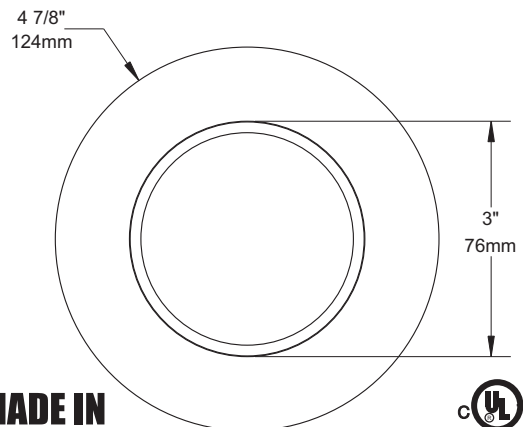

SPECIFICATION SHEET

4" 2000 SERIES

A2450VT

LOW PROFILE TRIM WITH FROSTED GLASS TUBE

YES

Damp Location

PAR20 50W

PAR

Glass

Available lengths : 3,4,5,6 and 7" (76,102,122,152 and 178mm).
Add tube length at the end of the code.

Examples : A2450VT-01-NFF03
A2450VT-01-NFF04
A2450VT-01-NFF05
A2450VT-01-NFF06
A2450VT-01-NFF07

Standard glass color : Natural Frosted interior / exterior
For other glass colors, contact Customer Service.

Insulated ceiling housing
ISCA2000

New construction housing
NW2000CA

Remodel housing
CA2000

COMPATIBLE HOUSINGS

50W PAR20

CA2000
NW2000CA
ISCA2000

TRIM FINISHES

-01 WHITE	-04BR BRUSHED CHROME	-08 ANTIQUE SILVER
-02 BLACK	-05 ARCHITECTURAL BRONZE	-11 MATTE WHITE
-03 24K GOLD	-06 ANTIQUE COPPER	-12BR BRUSHED NICKEL
-04 CHROME	-07 ANTIQUE BRASS	-13 SATIN NICKEL
		-14 ALMOND

Unless otherwise indicated, trims are for interior use only. For exterior use and up to wet conditions, **MARINE GRADE** treatment is recommended. Available for finishes -01, -02, -05, -06, -11 and -14 only.

Certified UL Standards

Project _____

Representative _____

CONTRAST
LIGHTING

1009, rue du Parc Industriel, Saint-Jean-Chrysostome, Qc, CAN G6Z 1C5 Tel.: 1-888-839-4624 Fax : 1-877-839-7057
info@contrastlighting.com
www.contrastlighting.com

APRIL 2010