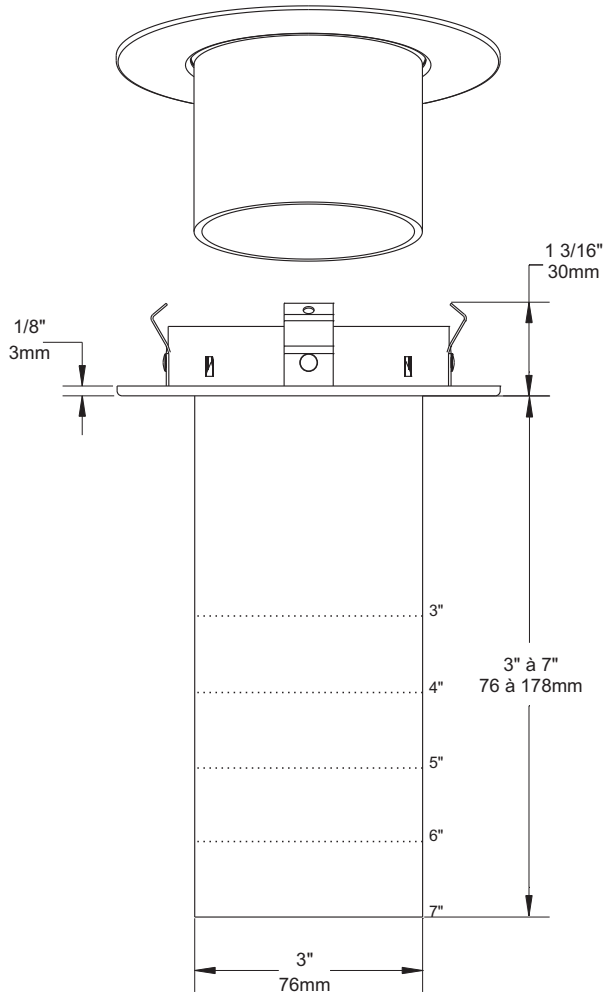

SPECIFICATION SHEET

4" 2000 SERIES

A2450VT

LOW PROFILE TRIM WITH FROSTED GLASS TUBE

YES

Damp Location

PAR20 50W

PAR

Glass

Available lengths : 3,4,5,6 and 7" (76,102,122,152 and 178mm).
Add tube length at the end of the code.

Examples : A2450VT-01-NFF03
A2450VT-01-NFF04
A2450VT-01-NFF05
A2450VT-01-NFF06
A2450VT-01-NFF07

Standard glass color : Natural Frosted interior / exterior
For other glass colors, contact Customer Service.

Insulated ceiling housing
ISCA2000

New construction housing
NW2000CA

Remodel housing
CA2000

COMPATIBLE HOUSINGS

50W PAR20

CA2000
NW2000CA
ISCA2000

TRIM FINISHES

-01 WHITE	-04BR BRUSHED CHROME	-08 ANTIQUE SILVER
-02 BLACK	-05 ARCHITECTURAL BRONZE	-11 MATTE WHITE
-03 24K GOLD	-06 ANTIQUE COPPER	-12BR BRUSHED NICKEL
-04 CHROME	-07 ANTIQUE BRASS	-13 SATIN NICKEL
		-14 ALMOND

Unless otherwise indicated, trims are for interior use only. For exterior use and up to wet conditions, **MARINE GRADE** treatment is recommended. Available for finishes -01, -02, -05, -06, -11 and -14 only.

Certified UL Standards

Project _____

Representative _____

CONTRAST
LIGHTING

1009, rue du Parc Industriel, Saint-Jean-Chrysostome, Qc, CAN G6Z 1C5 Tel.: 1-888-839-4624 Fax : 1-877-839-7057
info@contrastlighting.com
www.contrastlighting.com

APRIL 2010