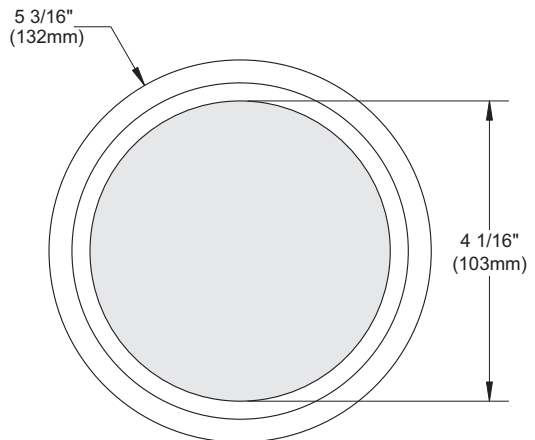

COMPATIBLE HOUSINGS

35W PAR20 ISCA2000	50W PAR20 CA2000S NW2000CAS	13W CF F2000L ISF2000L NW2000LF
18W CF F2000LU18 NWF2000LU18	26W CF F2000LU26 NWF2000LU26