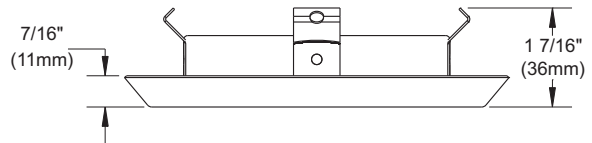

SPECIFICATION SHEET

4" 2000 SERIES

A2400S

BEVELED SHOWER TRIM WITH FROSTED LENS

	Wet Location YES
	Compact Fluorescent 13W, 18W or 26W
	PAR PAR20 35-50W
	Insulated ceiling housing ISCA2000, ISF2000L
	New construction housing NW2000LF, NW2000CAS, NWF2000LU18,26
	Remodel housing CA2000S, F2000L, F2000LU18,26
	Standard : Frosted lens Available : Clear convex lens (« 1 »), Frosted convex lens (« 2 »), Clear lens (« 3 »), Frosted with clear center lens (« 4 »). To order, place the lens code after the trim code, before the « S ». . Ex. : A2403S-01
LENSES	