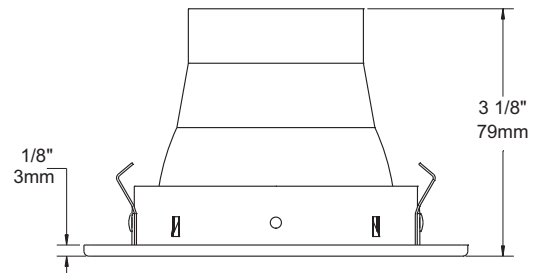

# A2120

DEEP REGRESSED SQUARE TRIM

	YES
<b>Damp Location</b>	
	PAR20 50W
<b>PAR</b>	
	Semi-specular low iridescence aluminum
<b>Reflector</b>	
	Insulated ceiling housing ISCA2000
	New construction housing NW2000CA
	Remodel housing CA2000