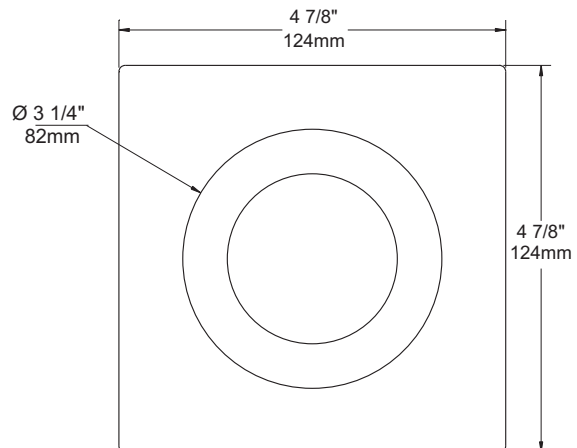

COMPATIBLE HOUSINGS

50W PAR20

CA2000
NW2000CA
ISCA2000

TRIM FINISHES

-01 WHITE	-04BR BRUSHED CHROME	-08 ANTIQUE SILVER
-02 BLACK	-05 ARCHITECTURAL BRONZE	-11 MATTE WHITE
-03 24K GOLD	-06 ANTIQUE COPPER	-12BR BRUSHED NICKEL
-04 CHROME	-07 ANTIQUE BRASS	-13 SATIN NICKEL
		-14 ALMOND

Unless otherwise indicated, trims are for **interior use only**. For exterior use and up to wet conditions, **MARINE GRADE** treatment is **recommended**. Available for finishes -01, -02, -05, -06, -11 and -14 only.

Project _____

Representative _____

CONTRAST
LIGHTING

1009, rue du Parc Industriel, Saint-Jean-Chrysostome, Qc, CAN G6Z 1C5 Tel.: 1-888-839-4624 Fax : 1-877-839-7057
info@contrastlighting.com
www.contrastlighting.com

MAY 2010