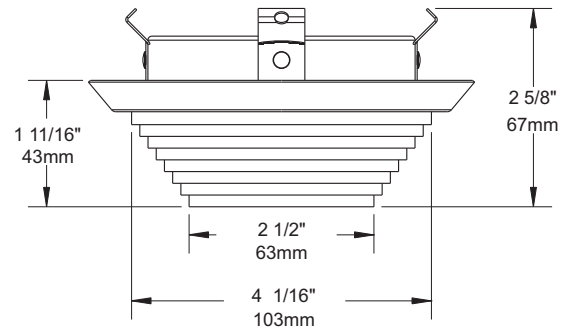

SPECIFICATION SHEET

4" 2000 SERIES

A2010VS

ROUND SHOWER TRIM WITH BLUE FROSTED STEPPED GLASS

	Wet Location	YES
	Compact Fluorescent	13W, 18W, 26W or 32W
	PAR	PAR20 35-50W
	Glass	2 available colors : natural and blue. White trim with natural glass : A2000VS-01 White trim with blue glass : A2010VS-01
		ISCA2000, ISF2000, ISF2000U13,18, ISF2000LU18
		NW2000CA, NWF2000U13,18,26, NWF2000LU18,26,32
		CA2000, F2000, F2000L, F2000U13,18,26, F2000LU18,26,32