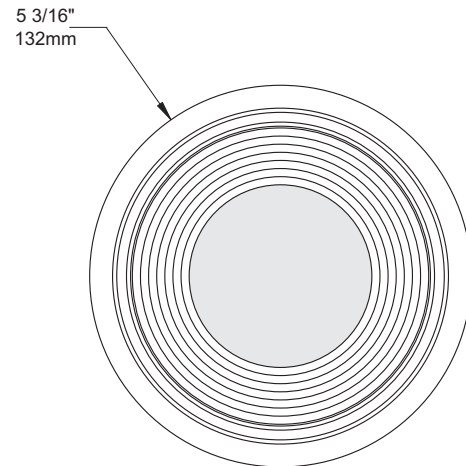

COMPATIBLE HOUSINGS

35W PAR20	13W CF	18W CF	26W CF	32W CF
ISCA2000	F2000 F2000L ISF2000	F2000U18 F2000LU18 ISF2000U18	F2000U26 F2000LU26 NWF2000U26	F2000LU32 NWF2000LU32
50W PAR20	F2000U13 ISF2000U13	ISF2000U18 NWF2000U18	NWF2000U26 NWF2000LU26	
CA2000 NW2000CA	ISF2000U13 NWF2000U13	NWF2000U18 NWF2000LU18