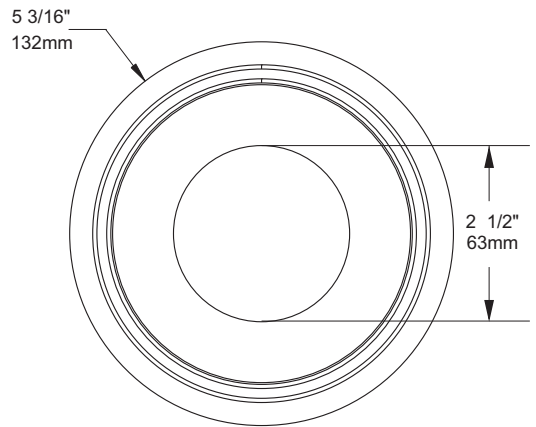

COMPATIBLE HOUSINGS

35W PAR20	13W CF	18W CF	26W CF	32W CF
ISCA2000	F2000 F2000L ISF2000 ISF2000L	F2000U18 F2000LU18 ISF2000U18 ISF2000LU18	F2000U26 F2000LU26 NWF2000U26 NWF2000LU26	F2000LU32 NWF2000LU32
50W PAR20 CA2000 NW2000CA	F2000U13 ISF2000U13 NWF2000U13	NWF2000U18 NWF2000LU18