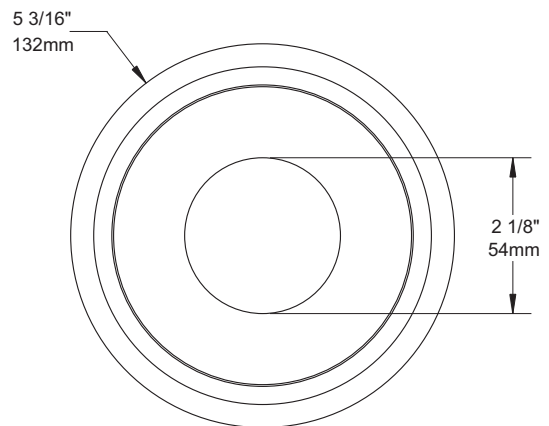

SPECIFICATION SHEET

4" 2000 SERIES

A2000VL

ROUND TRIM WITH FROSTED SMOOTH GLASS

	YES
Damp Location	
	13W, 18W, 26W or 32W
Compact Fluorescent	
	PAR20 50W
PAR	
	2 available colors : natural and blue. White trim with natural glass : A2000VL-01 White trim with blue glass : A2010VL-01
Glass	
	Insulated ceiling housing ISCA2000, ISF2000, ISF2000U13,18
Insulated ceiling housing	
	New construction housing NW2000CA, NWF2000U13,18,26, NWF2000LU18,26,32
New construction housing	
	Remodel housing CA2000, F2000, F2000L, F2000U13,18,26, F2000LU18,26,32
Remodel housing	

COMPATIBLE HOUSINGS

50W PAR20	13W CF	18W CF	26W CF	32W CF
CA2000	F2000	F2000U18	F2000U26	F2000LU32
NW2000CA	F2000L	F2000LU18	F2000LU26	NWF2000LU32
ISCA2000	ISF2000	ISF2000U18	NWF2000U26	
	F2000U13	NWF2000U18	NWF2000LU26	
	ISF2000U13	NWF2000LU18		
	NWF2000U13			

ENERGY STAR Requirements

120 Volt ONLY

This trim meets every ENERGY STAR requirements when combined with the following housings :

F2000U13	F2000LU18	F2000U26	NWF2000LU26
NWF2000U13	NWF2000U18	F2000LU26	NWF2000D26
F2000U18	NWF2000LU18	NWF2000U26	NWF2000LD26

TRIM FINISHES

-01 WHITE	-04BR BRUSHED CHROME	-08 ANTIQUE SILVER
-02 BLACK	-05 ARCHITECTURAL BRONZE	-11 MATTE WHITE
-03 24K GOLD	-06 ANTIQUE COPPER	-12BR BRUSHED NICKEL
-04 CHROME	-07 ANTIQUE BRASS	-13 SATIN NICKEL
		-14 ALMOND

Unless otherwise indicated, trims are for **interior use only**. For exterior use and up to wet conditions, **MARINE GRADE** treatment is **recommended**. Available for finishes -01, -02, -05, -06, -11 and -14 only.

Project _____

Representative _____

CONTRAST
L I G H T I N G

1009, rue du Parc Industriel, Saint-Jean-Chrysostome, Qc, CAN G6Z 1C5 Tel.: 1-888-839-4624 Fax : 1-877-839-7057
info@contrastlighting.com
www.contrastlighting.com

MADE IN CANADA

UL
LISTED
Certified UL Standards

JUNE 2010