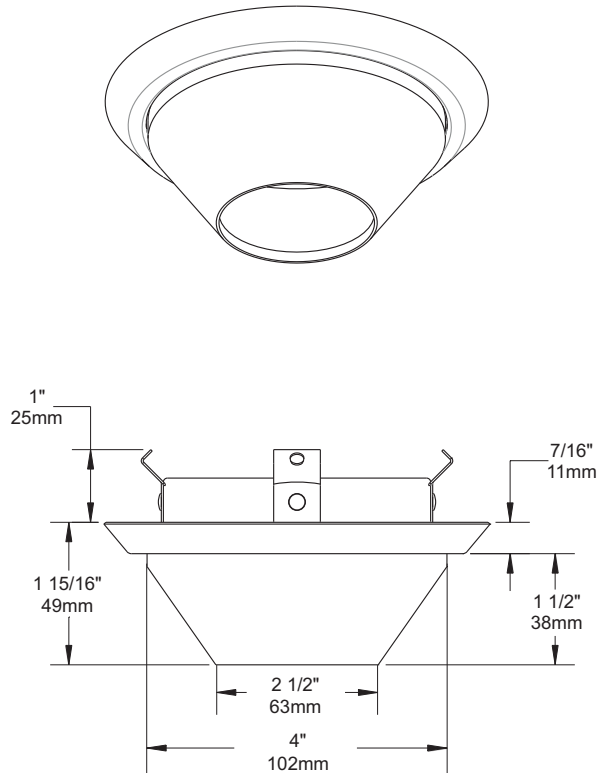

SPECIFICATION SHEET

4" 2000 SERIES

A2000VL

ROUND TRIM WITH FROSTED SMOOTH GLASS

	YES
Damp Location	
	13W, 18W, 26W or 32W
Compact Fluorescent	
	PAR20 50W
PAR	
	2 available colors : natural and blue. White trim with natural glass : A2000VL-01 White trim with blue glass : A2010VL-01
Glass	
	Insulated ceiling housing ISCA2000, ISF2000, ISF2000U13,18
Insulated ceiling housing	
	New construction housing NW2000CA, NWF2000U13,18,26, NWF2000LU18,26,32
New construction housing	
	Remodel housing CA2000, F2000, F2000L, F2000U13,18,26, F2000LU18,26,32
Remodel housing	

COMPATIBLE HOUSINGS

50W PAR20	13W CF	18W CF	26W CF	32W CF
CA2000	F2000	F2000U18	F2000U26	F2000LU32
NW2000CA	F2000L	F2000LU18	F2000LU26	NWF2000LU32
ISCA2000	ISF2000	ISF2000U18	NWF2000U26	
	F2000U13	NWF2000U18	NWF2000LU26	
	ISF2000U13	NWF2000LU18		
	NWF2000U13			

ENERGY STAR Requirements

120 Volt ONLY

This trim meets every ENERGY STAR requirements when combined with the following housings :

F2000U13	F2000LU18	F2000U26	NWF2000LU26
NWF2000U13	NWF2000U18	F2000LU26	NWF2000D26
F2000U18	NWF2000LU18	NWF2000U26	NWF2000LD26

TRIM FINISHES

-01 WHITE	-04BR BRUSHED CHROME	-08 ANTIQUE SILVER
-02 BLACK	-05 ARCHITECTURAL BRONZE	-11 MATTE WHITE
-03 24K GOLD	-06 ANTIQUE COPPER	-12BR BRUSHED NICKEL
-04 CHROME	-07 ANTIQUE BRASS	-13 SATIN NICKEL
		-14 ALMOND

Unless otherwise indicated, trims are for **interior use only**. For exterior use and up to wet conditions, **MARINE GRADE** treatment is **recommended**. Available for finishes -01, -02, -05, -06, -11 and -14 only.

Project _____

Representative _____

CONTRAST
L I G H T I N G

1009, rue du Parc Industriel, Saint-Jean-Chrysostome, Qc, CAN G6Z 1C5 Tel.: 1-888-839-4624 Fax : 1-877-839-7057
info@contrastlighting.com
www.contrastlighting.com

MADE IN CANADA

UL
LISTED
Certified UL Standards

JUNE 2010