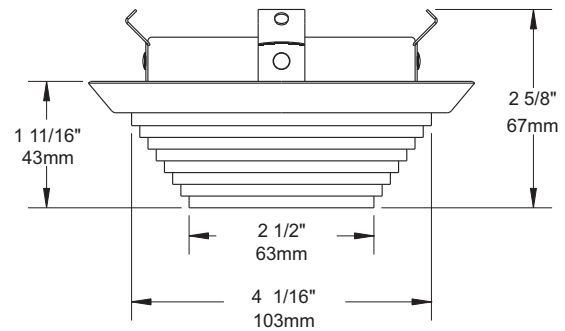

COMPATIBLE HOUSINGS

50W PAR20	13W CF	18W CF	26W CF	32W CF
CA2000	F2000	F2000U18	F2000U26	F2000LU32
NW2000CA	F2000L	F2000LU18	F2000LU26	NWF2000LU32
ISCA2000	ISF2000	ISF2000U18	NWF2000U26	
	F2000U13	NWF2000U18	NWF2000LU26	
	ISF2000U13	NWF2000LU18		
	NWF2000U13