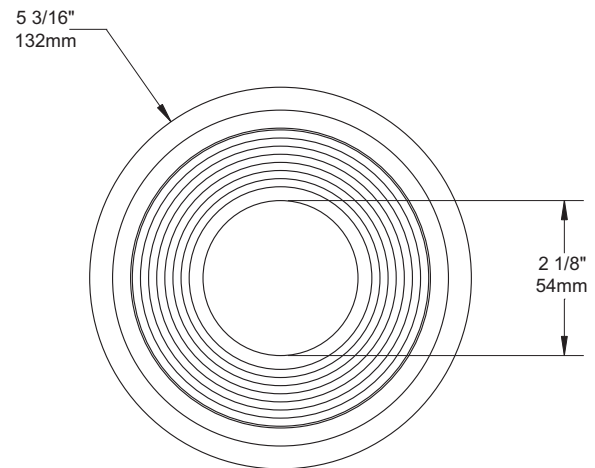

COMPATIBLE HOUSINGS

50W PAR20	13W CF	18W CF	26W CF	32W CF
CA2000	F2000	F2000U18	F2000U26	F2000LU32
NW2000CA	F2000L	F2000LU18	F2000LU26	NWF2000LU32
ISCA2000	ISF2000	ISF2000U18	NWF2000U26	
	F2000U13	NWF2000U18	NWF2000LU26	
	ISF2000U13	NWF2000LU18		
	NWF2000U13