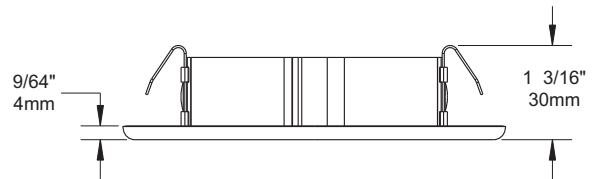

SPECIFICATION SHEET

4" 2000 SERIES

A2000

ROUND REGRESSED TRIM WITH BLACK BAFFLE

	YES
Damp Location	
	PAR20 50W
PAR	
	PAR20 39W HIGH INTENSITY DISCHARGE (HID)
PAR20 HID	
	Standard : semi glossy Black. White baffle is available with white trim (A2000-01W) Matte white baffle is available with matte white trim (A2000-11W)
Baffle	
	ISCA2000
	NW2000CA
	CA2000, CA2000MH