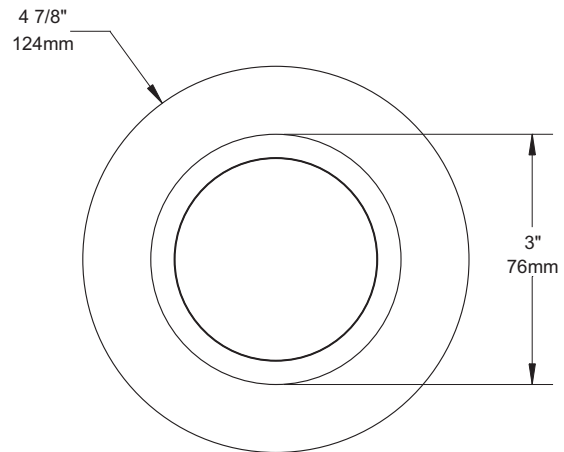

SPECIFICATION SHEET

4" 2000 SERIES

A2000

ROUND REGRESSED TRIM WITH BLACK BAFFLE

	YES
Damp Location	
	PAR20 50W
PAR	
	PAR20 39W HIGH INTENSITY DISCHARGE (HID)
PAR20 HID	
	Standard : semi glossy Black. White baffle is available with white trim (A2000-01W) Matte white baffle is available with matte white trim (A2000-11W)
Baffle	
	ISCA2000
	NW2000CA
	CA2000, CA2000MH