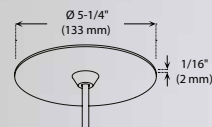

## KATHY DIMENSIONS

\* Dimensions may vary slightly due to the artistic process.

## CANOPY SPECIFICATIONS

CANOPY - PD1 is a decorative plate made of gauge 14 cold rolled steel.

### PD1 Ultra thin round canopy

One plated finish available.

INSTALLATION This canopy fits in 4" (102 mm) junction boxes.

CABLE Cable offered in standard length of 6' (1,829 m).  
Custom lengths up to 20' (6,096 m) available upon request.