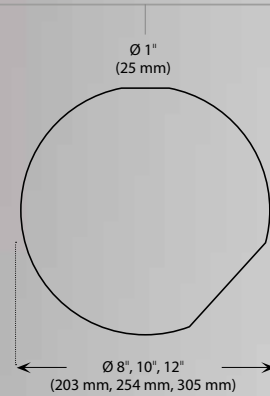

## KATHY DIMENSIONS

\* Dimensions may vary slightly due to the artistic process.

## Glass Shade and Canopy ORDERING CODE

GLASS SHADE				CANOPY	
GLASS SHADE	DIMENSION	COLOR		CANOPY COLOR	
<b>K</b>		<b>CH</b>		<b>03SA</b>	
<b>K</b> Kathy	<b>08</b> 8 inches <b>10</b> 10 inches <b>12</b> 12 inches	<b>CH</b> Champagne		<b>03SA</b>	Satin Gold  (PD1 canopy and Honey fabric cable are included)