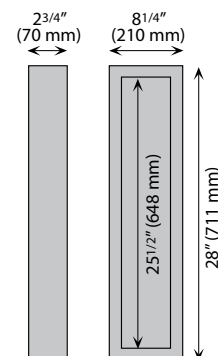

DEC1004 & DEC1005

DEC1004

Code	DEC1004
Ballast	HPF Electronic 120 / 277V
Lamps	2 X 24W PLL
Colors	Metallic Grey

Coding example: DEC100412415

Model	Voltage (V)	Wattage	Color
DEC1004	1	24	15

1 = 120 Volts
2 = 277 Volts

DEC1005

Code	DEC1005
Ballast	HPF Electronic 120 / 277V
Lamps	1 X 13W PL DTT
Colors	Metallic Grey

Coding example: DEC100511315

Model	Voltage (V)	Wattage	Color
DEC1005	1	13	15

1 = 120 Volts
2 = 277 Volts