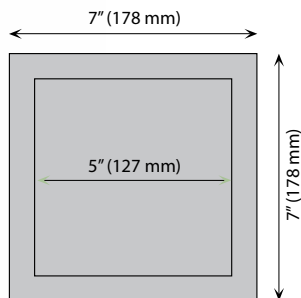

DEC1004 & DEC1005

DEC1004

Code	DEC1004
Ballast	HPF Electronic 120 / 277V
Lamps	2 X 24W PLL
Colors	Metallic Grey

Coding example: DEC100412415

Model	Voltage (V)	Wattage	Color
DEC1004	1	24	15

1 = 120 Volts
2 = 277 Volts

DEC1005

Code	DEC1005
Ballast	HPF Electronic 120 / 277V
Lamps	1 X 13W PL DTT
Colors	Metallic Grey

Coding example: DEC100511315

Model	Voltage (V)	Wattage	Color
DEC1005	1	13	15

1 = 120 Volts
2 = 277 Volts